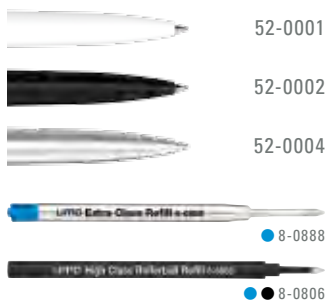

0-9360 (● 8-0888)
0-9362 R (● 8-0806)

Die Modelle in schwarz und weiß eignen sich für Hochglanzlaserung. Siehe Seite 239.

The models in black or white are suitable for high-gloss laser engraving. See page 239.

Etui Empfehlung
Case suggestion