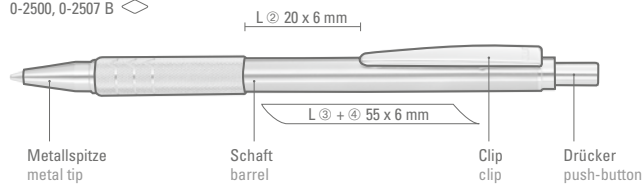

0-2500, 0-2507 B ◊