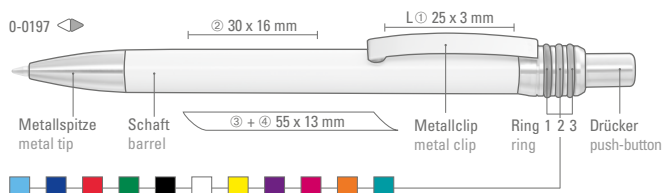

0-0197: Druckkugelschreiber mit gedeckt glänzendem Gehäuse und 3 eingelassenen, kombinierbaren Gummiringen im Oberteil. Metallspitze und Metallclip in silber glänzend.

0-0198 M: Metalldruckkugelschreiber mit matt verchromtem Schaft und 3 eingelassenen, kombinierbaren Gummiringen im Oberteil. Beschläge und Metallclip in silber glänzend.

0-0197: Retractable ballpoint pen with shiny solid body and three recessed combinable rubber rings in the upper part. Shiny silver metal tip and metal clip.

0-0198 M: Retractable metal ballpoint pen with matt chromium barrel and three recessed combinable rubber rings in the upper part. Shiny silver fittings and metal clip.

Preis/Stück 0-0197 0,75 €
Mindestbestellmenge 1.000 Stück
Werbeschlüssel Schaft S, Clip L
Preis/Stück 0-0198 M 1,19 €
Mindestbestellmenge 300 Stück
Werbeschlüssel Schaft MS/L, Clip L

Price/piece 0-0197 0.75 €
Minimum quantity 1,000 pieces
Advertising code barrel S, clip L
Price/piece 0-0198 M 1.19 €
Minimum quantity 300 pieces
Advertising code barrel MS/L, clip L