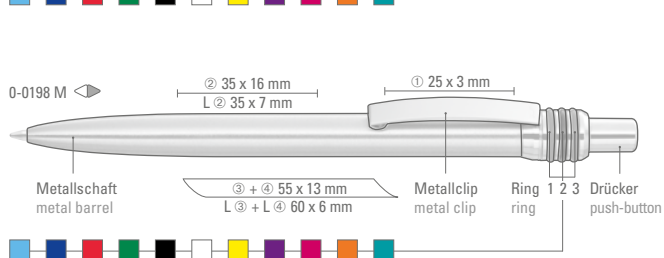

0-0197: Druckkugelschreiber mit gedeckt glänzendem Gehäuse und 3 eingelassenen, kombinierbaren Gummiringen im Oberteil. Metallspitze und Metallclip in silber glänzend.

0-0198 M: Metalldruckkugelschreiber mit matt verchromtem Schaft und 3 eingelassenen, kombinierbaren Gummiringen im Oberteil. Beschläge und Metallclip in silber glänzend.

0-0197: Retractable ballpoint pen with shiny solid body and three recessed combinable rubber rings in the upper part. Shiny silver metal tip and metal clip.

0-0198 M: Retractable metal ballpoint pen with matt chromium barrel and three recessed combinable rubber rings in the upper part. Shiny silver fittings and metal clip.

Preis/Stück 0-0197 0,75 €
Mindestbestellmenge 1.000 Stück
Werbeschlüssel Schaft S, Clip L
Preis/Stück 0-0198 M 1,19 €
Mindestbestellmenge 300 Stück
Werbeschlüssel Schaft MS/L, Clip L

Price/piece 0-0197 0.75 €
Minimum quantity 1,000 pieces
Advertising code barrel S, clip L
Price/piece 0-0198 M 1.19 €
Minimum quantity 300 pieces
Advertising code barrel MS/L, clip L