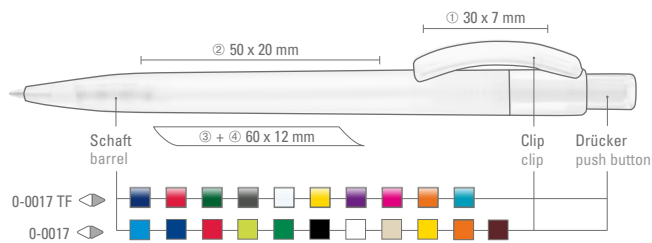

Ab 2.000 Stück können die Modelle farblich kombiniert werden.

0-0017: Druckkugelschreiber mit Bogenclip in gedeckten Farben.
0-0017 TF: Druckkugelschreiber mit transparent gefrostetem Schaft, Bogenclip und Drücker glänzend transparent.

Preis/Stück 0-0017 0,29 €
Preis/Stück 0-0017 TF 0,29 €
Mindestbestellmenge 1.000 Stück
Werbeschlüssel Schaft S ○, Clip T

You may choose any color combination for orders over 2.000 units.

0-0017: Retractable ballpoint pen with curved clip in solid colors.
0-0017 TF: Retractable ballpoint pen with transparent frosted barrel, curved clip and push-button glossy transparent.

Price/piece 0-0017 0.29 €
Price/piece 0-0017 TF 0.29 €
Minimum quantity 1,000 pieces
Advertising code barrel S ○, clip T