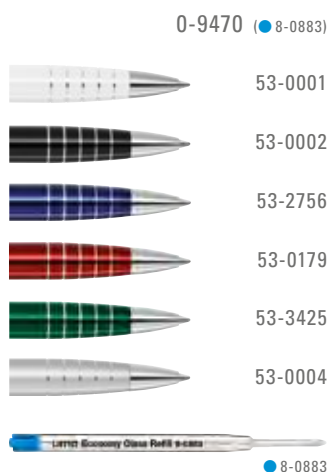

0-9412: Metall-Druckkugelschreiber mit glanzverchromten glänzenden Beschlagteilen und matt lackiertem Aluminiumschaft.

0-9470: Metalldruckkugelschreiber mit silbernen Zierringen im Schaft und elastischem Metallclip. Spitze und Drücker in silber glänzend.

Preis/Stück 0-9412	1,26 €
Mindestbestellmenge	300 Stück
Werbeschlüssel	Schaft MS/L
Preis/Stück 0-9470	1,42 €
Mindestbestellmenge	300 Stück
Werbeschlüssel	Schaft MS/L, Clip L

0-9412: Metal retractable ballpoint pen with brilliant chrome plated fittings and matt lacquered aluminum barrel.

0-9470: Retractable metal ballpoint pen with silver rings in the barrel, elastic metal clip. Shiny silver tip and push-button.

Price/piece 0-9412	1.26 €
Minimum quantity	300 pieces
Advertising code	barrel MS/L
Price/piece 0-9470	1.42 €
Minimum quantity	300 pieces
Advertising code	barrel MS/L, clip L