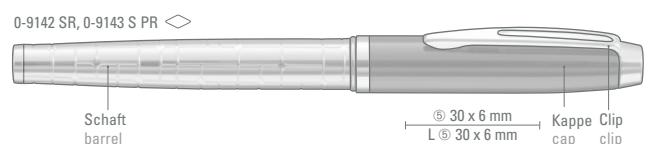

0-9140 S (● 8-0888)

52-0002

● 8-0888

0-9142 SR (● ● 8-0806)

52-0002

● ● 8-0806

0-9143 S PR (● ● 8-0891)

52-0002

● 8-0891

0-9140 S: Metall-Drehkugelschreiber mit Softdrehmechanik, hochwertiger Schaftdesignätzung und Metallzierring. Beschlagteile glanzverchromt.

0-9142 SR: Metall-Rollerball mit hochwertiger Schaftdesignätzung und Metallzierring. Beschlagteile glanzverchromt.

0-9143 S PR: Metall-Patronenroller mit hochwertiger Schaftdesignätzung und Metallzierring. Beschlagteile glanzverchromt.

Preis/Stück 0-9140 S 8,51 €
Preis/Stück 0-9142 SR 9,94 €
Preis/Stück 0-9143 S PR 10,66 €
Mindestbestellmenge 100 Stück
Werbeschlüssel Kappe MT/L

0-9140 S: Metal twist ballpoint pen with soft-twist mechanism and decorative metal ring, high-quality etched design on barrel and decorative metal ring. Gloss-chrome fittings.

0-9142 SR: Metal rollerball with high-quality etched design on barrel and decorative metal ring. Gloss-chrome fittings.

0-9143 S PR: Metal cartridge roller with high-quality etched design on barrel and decorative metal ring. Gloss-chrome fittings.

Price/piece 0-9140 S 8.51 €
Price/piece 0-9142 SR 9.94 €
Price/piece 0-9143 S PR 10.66 €
Minimum quantity 100 pieces
Advertising code cap MT/L