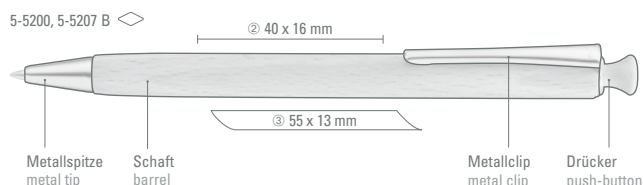

Farb-Code (Minen)
Color code (Refills)

FOREST
5-5200

FOREST B
5-5207 B

BEECH
5-5800

213

5-5200 (● 8-0877)
5-5207 B (0,7mm)

05-W001

● 8-0877

5-5800 (● 8-0855)

08-W001

● 8-0855

5-5200: Holz-Druckkugelschreiber mit vernickeltem Metallclip und Metallspitze. Schaft aus Schutzlackiertem PEFC-zertifiziertem Buchenholz.

5-5207 B: Holz-Druckbleistift (0,7 mm) mit vernickeltem Metallclip und Metallspitze. Schaft aus Schutzlackiertem PEFC-zertifiziertem Buchenholz. Passend zu Artikel 5-5200.

5-5800: Holz-Druckkugelschreiber mit silber glänzendem Metallclip und Metallspitze. Schaft aus Schutzlackiertem PEFC-zertifiziertem Buchenholz.

Preis/Stück 5-5200	1,13 €
Preis/Stück 5-5207 B	1,56 €
Mindestbestellmenge	300 Stück
Werbeschlüssel	Schaft MS
Preis/Stück 5-5800	1,66 €
Mindestbestellmenge	300 Stück
Werbeschlüssel	Schaft MS, Clip L

5-5200: Wooden retractable ballpoint pen with nickel-plated metal clip and metal tip. Barrel in PEFC-certified beech wood with protective varnish coating.

5-5207 B: Wooden mechanical pen (0,7 mm) with nickel-plated metal clip and metal tip. Barrel in PEFC-certified beech wood with protective varnish coating.

5-5800: Wooden retractable ballpoint pen with nickel-plated metal clip and metal tip. Barrel in PEFC-certified beech wood with protective varnish coating.

Price/piece 5-5200	1.13 €
Price/piece 5-5207 B	1.56 €
Minimum quantity	300 pieces
Advertising code	barrel MS
Price/piece 5-5800	1.66 €
Minimum quantity	300 pieces
Advertising code	barrel MS, clip L

FOREST, BEECH

FOREST, FOREST B, BEECH