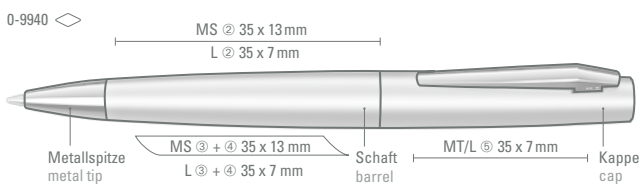

0-9940: Metall-Drehkugelschreiber mit matt lackiertem Gehäuse und Softdrehmechanik. Metallclip, Spitze und Stopfen glanzverchromt.

0-9942 R: Metall-Rollerball mit matt lackiertem Gehäuse. Metallclip, Spitze und Stopfen glanzverchromt.

0-9943 PR: Metall-Patronenroller mit matt lackiertem Gehäuse. Metallclip, Spitze und Stopfen glanzverchromt. Das Patronen-Roller-System arbeitet nach dem Prinzip des Füllhalters und kann mit Standard-Tintenpatronen nachgefüllt werden.

0-9940: Metal twist ballpoint pen with matt lacquered housing and soft twist mechanism. Metal clip, tip and plug chrome plated.

0-9942 R: Metal roller ball with matt lacquered housing. Metal clip, tip and plug chrome plated.

0-9943 PR: Metal cartridge roller with matt lacquered housing. metal clip, tip and plug chrome plated. The cartridge roller system operates on the same principle as the fountain pen and can be refilled with standard ink cartridges.

Preis/Stück 0-9940	3,58 €
Preis/Stück 0-9942 R	5,01 €
Preis/Stück 0-9943 PR	5,72 €
Mindestbestellmenge	100 Stück
Werbeschlüssel	Schaft MS/L, Kappe MT/L

Price/piece 0-9940	3.58 €
Price/piece 0-9942 R	5.01 €
Price/piece 0-9943 PR	5.72 €
Minimum Quantity	100 pieces
Advertising code	barrel MS/L, cap MT/L