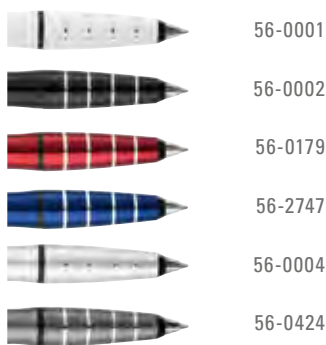

0-2622 (● 8-0894)

Erhältlich für 0-2622 SET
Available for 0-2622 SET