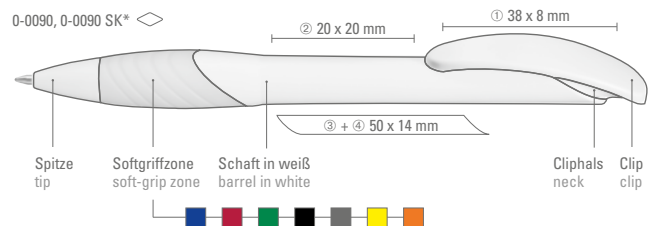

0-0090 SK: Druckkugelschreiber mit individuell gestaltbarem Clipdrücker. Gehäuse gedeckt, mit ergonomischer Gummigriffzone. Motivgröße nach Absprache; max.: ca. 30 x 20 x 2,2mm.

Preis/Stück 0-0090	0,39 €
Preis/Stück 0-0090 SI	0,53 €
Preis/Stück 0-0090 CO-SM	0,49 €
Mindestbestellmenge	1.000 Stück
Preis/Stück 0-0090 SK	Preis auf Anfrage
Mindestbestellmenge	10.000 Stück
Werbeschlüssel	Schaft S, Clip T

0-0090: Retractable ballpoint pen with white matt body and curved clip push-button. Ergonomic rubberized grip zone in opaque colors.

0-0090 SI: Retractable ballpoint pen with ergonomic rubber grip zone. Curved push-button clip in matt silver. Heavy metal tip in matt chrome.

0-0090 CO-SM: Retractable ballpoint pen with brilliant solid barrel. Ergonomic rubber grip and curved clip button with heavy metal tip in matt chrome.

0-0090 SK: Retractable ballpoint pen with individuell designed push-button clip. Body in solid colors with ergonomic rubber gripping zone. Size of Motif by arrangement; max.: ca. 30 x 20 x 2.2mm.

Price/piece 0-0090 SI	0.39 €
Price/piece 0-0090 SI	0.53 €
Price/piece 0-0090 CO-SM	0.49 €
Minimum quantity	1,000 pieces
Price/piece 0-0090 SK	price on require
Minimum quantity	10,000 pieces
Advertising code	barrel S, clip T

0-0090, 0-0090 SK* ◇