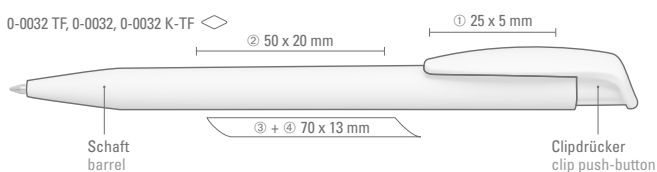

0-0032: Druckkugelschreiber unifarben weiß oder schwarz.

0-0032 K-TF: Druckkugelschreiber mit weißem Schaft und gefrostetem Clip.

0-0032 TF: Druckkugelschreiber unifarben gefrostet.

Preis/Stück 0-0032	0,16 €
Preis/Stück 0-0032 K-TF	0,18 €
Preis/Stück 0-0032 TF	0,19 €
Mindestbestellmenge	1.000 Stück
Werbeschlüssel	Schaft S, Clip T

0-0032: Retractable ballpoint pen in one colored white or black.

0-0032 K-TF: Retractable ballpoint pen with white barrel and colored frosted clip.

0-0032 TF: Retractable ballpoint pen in one colored frozen.

Price/piece 0-0032	0.16 €
Price/piece 0-0032 K-TF	0.18 €
Price/piece 0-0032 TF	0.19 €
Minimum quantity	1,000 pieces
Advertising code	barrel S, clip T