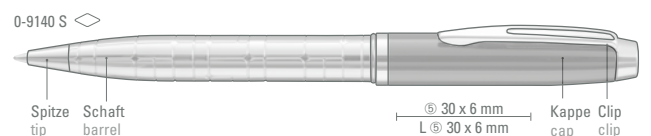

0-9140 S (● 8-0888)

52-0002

● 8-0888

0-9142 SR (● ● 8-0806)

52-0002

● ● 8-0806

0-9143 S PR (● ● 8-0891)

52-0002

● 8-0891

0-9140 S: Metall-Drehkugelschreiber mit Softdrehmechanik, hochwertiger Schaftdesignätzung und Metallzierring. Beschlagteile glanzverchromt.

0-9142 SR: Metall-Rollerball mit hochwertiger Schaftdesignätzung und Metallzierring. Beschlagteile glanzverchromt.

0-9143 S PR: Metall-Patronenroller mit hochwertiger Schaftdesignätzung und Metallzierring. Beschlagteile glanzverchromt.

Preis/Stück 0-9140 S 8,51 €
Preis/Stück 0-9142 SR 9,94 €
Preis/Stück 0-9143 S PR 10,66 €
Mindestbestellmenge 100 Stück
Werbeschlüssel Kappe MT/L

0-9140 S: Metal twist ballpoint pen with soft-twist mechanism and decorative metal ring, high-quality etched design on barrel and decorative metal ring. Gloss-chrome fittings.

0-9142 SR: Metal rollerball with high-quality etched design on barrel and decorative metal ring. Gloss-chrome fittings.

0-9143 S PR: Metal cartridge roller with high-quality etched design on barrel and decorative metal ring. Gloss-chrome fittings.

Price/piece 0-9140 S 8.51 €
Price/piece 0-9142 SR 9.94 €
Price/piece 0-9143 S PR 10.66 €
Minimum quantity 100 pieces
Advertising code cap MT/L