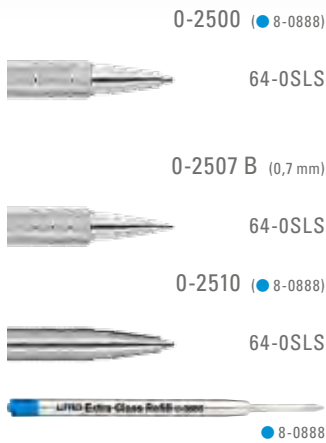

0-2500: Metall-Druckkugelschreiber aus Edelstahl mit glänzend verchromten Beschlügen und Griffzone.

0-2507 B: Metall-Druckbleistift (0,7 mm) aus Edelstahl mit glänzend verchromten Beschlügen und Griffzone.

0-2510: Druckkugelschreiber aus Edelstahl mit feinstrukturierter Oberfläche, glänzend verchromten Beschlügen und Griffzone.

Preis/Stück 0-2500	3,44 €
Preis/Stück 0-2500 B	4,15 €
Mindestbestellmenge	100 Stück
Werbeschlüssel	Schaft L
Preis/Stück 0-2510	2,72 €
Mindestbestellmenge	300 Stück
Werbeschlüssel	Schaft L

0-2500: Retractable stainless steel metal ballpoint pen with shiny chromed fittings and gripping zone.

0-2507 B: Retractable stainless steel metal mechanical pencil (0.7 mm) with shiny chromed fittings and gripping zone.

0-2510: Retractable stainless steel metal ballpoint pen with fine structure surface, shiny chromed fittings and gripping zone.

Price/piece 0-2500	3.44 €
Price/piece 0-2507 B	4.15 €
Minimum quantity	100 pieces
Advertising code	barrel L
Price/piece 0-2510	2.72 €
Minimum quantity	300 pieces
Advertising code	barrel L