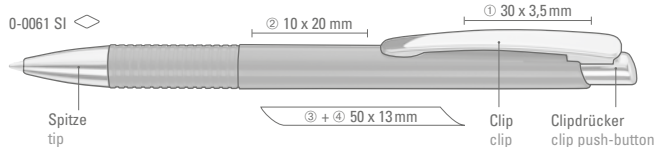

0-0061 SI (● 8-0854)

0-0061 SI: Druckkugelschreiber mit gerillter Griffzone, Clipdrücker und Spitze glanzverchromt.

Preis/Stück 0-0061 SI 0,28 €
Mindestbestellmenge 1.000 Stück
Werbeschlüssel Schaft S, Clip T

0-0061 SI: Retractable ballpoint pen with grooved grip zone. Clip push-button and tip chrome plated.

Price/piece 0-0061 SI 0.28 €
Minimum quantity 1,000 pieces
Advertising code barrel S, clip T