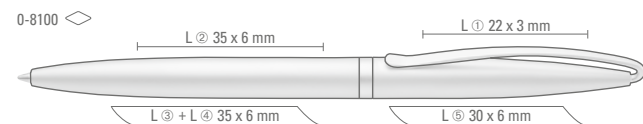

0-8100 (● 8-0883)

0-9585: Metall-Druckkugelschreiber mit matt lackiertem Aluminium-Gehäuse und Schiebekappenmechanik. Metallclip, Spitze und Zierring silber glänzend.

0-0611: Metall-Druckkugelschreiber mit matt verchromtem Metalloberteil und Metallspitze sowie farbigem Kunststoffvorderteil.

0-8100: Metall-Drehkugelschreiber mit matt verchromtem Gehäuse und dünnem Metallbogenclip.

Preis/Stück 0-9585 1,18 €
Mindestbestellmenge 300 Stück
Werbeschlüssel Schaft MS/L, Kappe MT/L, Clip L

Preis/Stück 0-0611 0,61 €
Mindestbestellmenge 1.000 Stück
Werbeschlüssel Schaft MS, Kappe L

Preis/Stück 0-8100 2,79 €
Mindestbestellmenge 300 Stück
Werbeschlüssel Schaft E/L, Kappe E/L, Clip L

0-9585: Metal retractable ballpoint pen with matt lacquered aluminium body and retractable cap mechanism. Metal clip, tip and ring in shiny silver.

0-0611: Metal retractable ballpoint pen with matt chrome metal upper part, metal pusher and silver tip.

0-8100: Metal twist ballpoint pen with matt chrome body and thin curved metal clip.

Price/piece 0-9585 1.18 €
Minimum quantity 300 pieces
Advertising code barrel MS/L, cap MT/L, clip L

Price/piece 0-0611 0.61 €
Minimum quantity 1,000 pieces
Advertising code barrel MS, cap L

Price/piece 0-8100 2.79 €
Minimum quantity 300 pieces
Advertising code barrel E/L, cap E/L, clip L