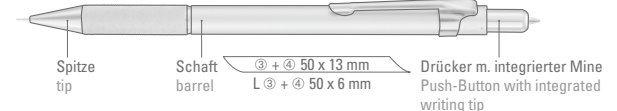

Weltneuheit / A world's first

0-2648 M TO (● 8-0895)

54-0004

0-2647 B (● 8-0895 + 0,5mm)

54-0004

● 8-0895

Das Modell uma Magic DUO M TOUCH verfügt zusätzlich zur Touchscreenspitze über eine Kugelschreiber-Sondermine im Drücker. Diese lässt sich durch einfaches Umdrehen des Stiftes in Schreibstellung bringen. Uma Magic DUO M Touch ist der erste 2in1-Touch Stift, der eine solche Funktion aufweist. Alle bislang bekannte Modelle müssen mittels einer Dreh- oder Drückerbewegung aktiviert werden. Die Arretierungsfunktion der Mine des uma Magic DUO M Touch ist eine weltweit patentrechtlich geschützte Funktion.

The uma Magic DUO M TOUCH model has a touchscreen tip as well as a special ballpoint pen tip in the push-button. Just turn the ballpoint pen to start writing. uma MAGIC DUO is the first 2in1 ballpoint pen with this function. All previous models were activated by means of a twist or push-button movement. The blocking mechanism in the refill of the uma MAGIC DUO is a function protected worldwide by patents.

0-2648 M TO: Metallkugelschreiber aus Aluminium mit gummiertem Schaftende für die Touchscreensteuerung und integrierter Kugelschreibermine im Drücker, welches sich durch einfaches Umdrehen des Kugelschreibers in Schreibstellung bringt. Gehäuse in silber.

0-2647 B: Metall-Druckbleistift (0,5 mm) mit integrierter Kugelschreibermine im Drücker, die sich durch einfaches Umdrehen des Druckbleistiftes in Schreibstellung bringt. Gehäuse in silber.

Preis/Stück 0-2648 M TO 2,79 €
Preis/Stück 0-2647 B 1,85 €
Mindestbestellmenge 300 Stück
Werbeschlüssel Schaft MS/L