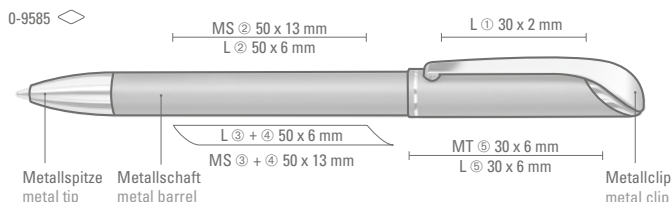

0-9585: Metall-Druckkugelschreiber mit matt lackiertem Aluminium-Gehäuse und Schiebekappenmechanik. Metallclip, Spitze und Zierring silber glänzend.

0-0611: Metall-Druckkugelschreiber mit matt verchromtem Metalloberteil und Metallspitze sowie farbigem Kunststoffvorderteil.

0-8100: Metall-Drehkugelschreiber mit matt verchromtem Gehäuse und dünnem Metallbogenclip.

Preis/Stück 0-9585 1,18 €
Mindestbestellmenge 300 Stück
Werbeschlüssel Schaft MS/L, Kappe MT/L, Clip L

Preis/Stück 0-0611 0,61 €
Mindestbestellmenge 1.000 Stück
Werbeschlüssel Schaft MS, Kappe L

Preis/Stück 0-8100 2,79 €
Mindestbestellmenge 300 Stück
Werbeschlüssel Schaft E/L, Kappe E/L, Clip L

0-9585: Metal retractable ballpoint pen with matt lacquered aluminium body and retractable cap mechanism. Metal clip, tip and ring in shiny silver.

0-0611: Metal retractable ballpoint pen with matt chrome metal upper part, metal pusher and silver tip.

0-8100: Metal twist ballpoint pen with matt chrome body and thin curved metal clip.

Price/piece 0-9585 1.18 €
Minimum quantity 300 pieces
Advertising code barrel MS/L, cap MT/L, clip L

Price/piece 0-0611 0.61 €
Minimum quantity 1,000 pieces
Advertising code barrel MS, cap L

Price/piece 0-8100 2.79 €
Minimum quantity 300 pieces
Advertising code barrel E/L, cap E/L, clip L