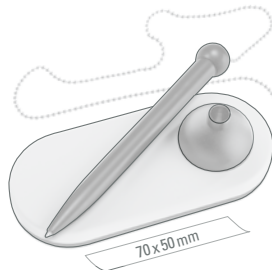

1-0504 TE, 1-0504 KE ◀