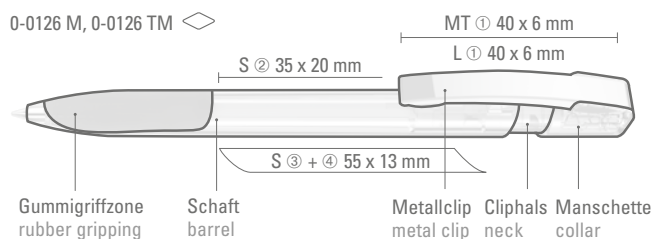

0-0126: Druckkugelschreiber mit gedeckt glänzendem Schaft und Clip in weiß oder schwarz. Gummigriffzone und Manschette unifarben transparent beziehungsweise gedeckt schwarz.

0-0126 M: Druckkugelschreiber mit gedeckt glänzendem Gehäuse in uni weiß oder schwarz, beziehungsweise Gummigriffzone und Cliphals unifarben transparent. Metallclip glanzverchromt.

0-0126 TM: Druckkugelschreiber mit uni transparent glänzendem Gehäuse und Gummigriffzone. Metallclip glanzverchromt.

0-0126: Retractable ballpoint pen with shiny solid barrel and clip in white or black. Rubber gripping and collar in one transparent color and solid black.

0-0126 M: Retractable ballpoint pen with shiny solid body in solid white or black. Rubber gripping and neck in one solid transparent color. Metal clip chrome plated.

0-0126 TM: Retractable ballpoint pen in one shiny transparent body and rubber gripping, metal clip chrome plated.

Preis/Stück 0-0126	0,46 €
Mindestbestellmenge	1.000 Stück
Werbeschlüssel	Schaft S, Clip T
Preis/Stück 0-0126 M	0,61 €
Preis/Stück 0-0126 TM	0,61 €
Mindestbestellmenge	1.000 Stück
Werbeschlüssel	Schaft S, Clip MT/L

Price/piece 0-0126	0.46 €
Minimum Quantity	1,000 pieces
Advertising code	barrel S, clip T
Price/piece 0-0126 M	0.61 €
Price/piece 0-0126 TM	0.61 €
Minimum Quantity	1,000 pieces
Advertising code	barrel S, clip MT/L