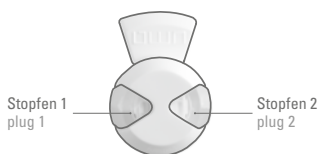

1-0147 SI: Drehkugelschreiber mit gedeckt glänzendem Gehäuse, Oberteil mit farbigem Stopfen in gedeckt oder transparent, schwerer Metallspitze glanzverchromt.

1-0147 T-SI: Drehkugelschreiber mit transparent glänzendem Gehäuse, Oberteil mit farbigem Stopfen in gedeckt oder transparent glänzend, schwerer Metallspitze glanzverchromt.

Preis/Stück 1-0147 SI 0,88 €
Preis/Stück 1-0147 T-SI 0,88 €
Mindestbestellmenge 1.000 Stück
Werbeschlüssel Schaft S ◯, Clip T, Kappe T

1-0147 SI: Twist ballpoint pen with solid shiny body, upper part with colored plug in solid or transparent, heavy metal tip chrome plated.

1-0147 T-SI: Twist ballpoint pen with transparent shiny body, upper part with colored plug in solid or transparent shiny, heavy metal tip chrome plated.

Price/piece 1-0147 SI 0,88 €
Price/piece 1-0147 T-SI 0,88 €
Minimum quantity 1,000 pieces
Advertising code barrel S ◯, clip T, cap T