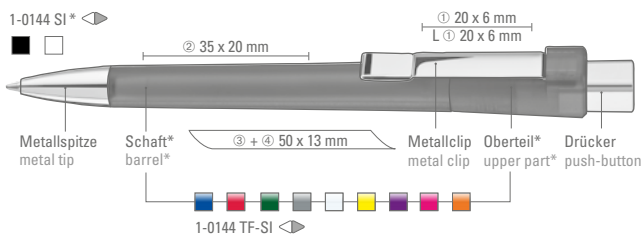

1-0144 SI (● 8-0855)

● 8-0855

1-0144 TF-SI (● 8-0856)

● 8-0856

1-0144 SI: Druckkugelschreiber mit matt gedecktem Gehäuse. Drücker, Metallclip und schwere Metallspitze glanzverchromt.

1-0144 TF-SI: Druckkugelschreiber mit transparent gefrostetem Gehäuse. Drücker, Metallclip und schwere Metallspitze glanzverchromt.

Preis/Stück 1-0144 SI 1,02 €
Preis/Stück 1-0144 TF-SI 1,02 €
Mindestbestellmenge 1.000 Stück
Werbeschlüssel Schaft S ○, Clip MT/L

1-0144 SI: Retractable ballpoint pen with matt opaque body. Push-button, metal clip and heavy metal tip chrome plated.

1-0144 TF-SI: Retractable ballpoint pen with transparent frosted body. Push-button, metal clip and heavy metal tip chrome plated.

Price/piece 1-0144 SI 1.02 €
Price/piece 1-0144 TF-SI 1.02 €
Minimum quantity 1,000 pieces
Advertising code barrel S ○, clip MT/L