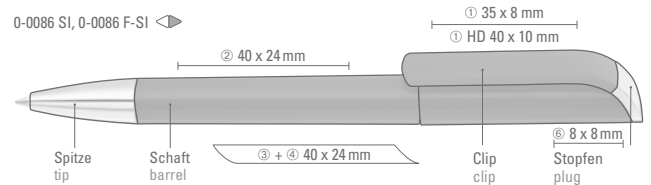

0-0086 SI: Drehkugelschreiber mit gedeckt glänzendem Gehäuse in weiß mit farbigen Stopfen und glanzverchromter Spitze.

0-0086 F-SI: Drehkugelschreiber mit gedeckt mattem Gehäuse in weiß mit farbiger glänzender Stopfen und silber matter Spitze.

Preis/Stück 0-0086 SI	0,62 €
Preis/Stück 0-0086 F-SI	0,62 €
Mindestbestellmenge	1.000 Stück
Werbeschlüssel	Schaft S, Clip S, HD, Stopfen T

0-0086 SI: Twist ballpoint pen with white shiny solid body and colored plug, tip brilliant chrome plated.

0-0086 F-SI: Twist ballpoint pen with solid matt finished housing in white with shiny colored plug and tip silver matt.

Price/piece 0-0086 SI	0.62 €
Price/piece 0-0086 F-SI	0.62 €
Minimum quantity	1,000 pieces
Advertising code	barrel S, clip S, HD, plug T