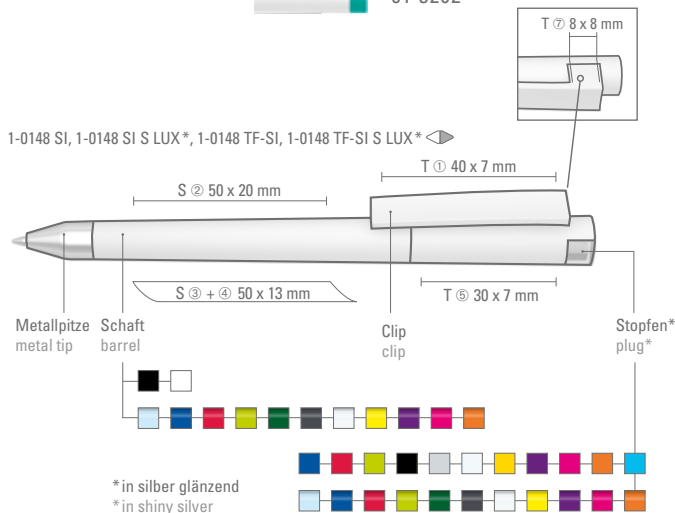

1-0148 SI ●● 8-0855	1-0148 SI 1-0148 TF-SI Stopfen transparent
01-0002	01-0306
01-0001	01-2747
●● 8-0855	01-0199
1-0148 TF-SI	01-0802
1-0148 TF-SI S LUX ●● 8-0856	01-0336
01-2747	01-0425
01-0199	01-CG01
01-0336	01-0116
01-0425	01-0268
01-WG01	01-0227
01-0116	01-0151
01-0268	
01-0227	Stopfen gedeckt
01-0151	01-0286
●● 8-0856	01-0200
1-0148 SI S LUX ●● 8-0855	01-0340
01-0G41	01-0002
01-0G42	01-0428
01-0G42	01-0001
●● 8-0855	01-0108
	01-0526
	01-0219
	01-0172
	01-3262

1-0148 SI: Drehkugelschreiber mit gedeckt mattem Schaft, Clip und Stopfen im Oberteil gedeckt glänzend bzw. transparent glänzend und schwerer Metallspitze glanzverchromt.

1-0148 TF-SI: Drehkugelschreiber mit transparent gefrostetem Schaft, Clip und Stopfen im Oberteil gedeckt glänzend bzw. transparent glänzend und schwerer Metallspitze glanzverchromt.

1-0148 SI S LUX: Drehkugelschreiber mit gedeckt mattem Schaft, Clip gedeckt, Stopfen im Oberteil glanzverchromt, schwerer Metallspitze glanzverchromt.

1-0148 TF-SI S LUX: Drehkugelschreiber mit transparent gefrostetem Schaft, Clip transparent glänzend, Stopfen im Oberteil glanzverchromt, schwerer Metallspitze glanzverchromt.

Preis/Stück 1-0148 SI	0,88 €
Preis/Stück 1-0148 TF-SI	0,88 €
Preis/Stück 1-0148 SI S LUX	1,02 €
Preis/Stück 1-0148 TF-SI S LUX	1,02 €
Mindestbestellmenge	1.000 Stück
Werbeschlüssel	Schaft S $\varnothing$, Clip T, Kappe T

1-0148 SI: Twist ballpoint pen with solid matt barrel, clip and plug in the upper part solid shiny or transparent shiny and heavy metal tip chrome plated.

1-0148 TF-SI: Twist ballpoint pen with frozen barrel, clip and plug in the upper part solid shiny or transparent shiny and heavy metal tip chrome plated.

1-0148 SI S LUX: Twist ballpoint pen with solid matt barrel, clip solid, plug in the upper part chrome plated, heavy metal tip chrome plated.

1-0148 TF-SI S LUX: Twist ballpoint pen with transparent frozen barrel, clip transparent shiny, plug in the upper part chrome plated, heavy metal tip chrome plated.

Price/piece 1-0148 SI	0.88 €
Price/piece 1-0148 TF-SI	0.88 €
Price/piece 1-0148 SI S LUX	1.02 €
Price/piece 1-0148 TF-SI S LUX	1.02 €
Minimum quantity	1,000 pieces
Advertising code	barrel S $\varnothing$, clip T, cap T