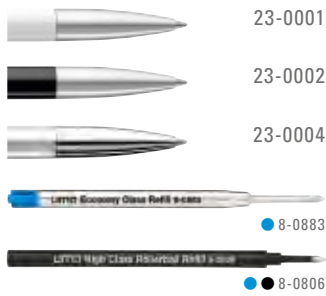

0-8340 (● 8-0883)
0-8342 R (● 8-0806)

0-8340 TO (● 8-0883)