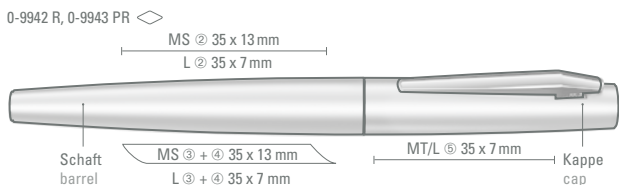

0-9940: Metall-Drehkugelschreiber mit matt lackiertem Gehäuse und Softdrehmechanik. Metallclip, Spitze und Stopfen glanzverchromt.

0-9942 R: Metall-Rollerball mit matt lackiertem Gehäuse. Metallclip, Spitze und Stopfen glanzverchromt.

0-9943 PR: Metall-Patronenroller mit matt lackiertem Gehäuse. Metallclip, Spitze und Stopfen glanzverchromt. Das Patronen-Roller-System arbeitet nach dem Prinzip des Füllhalters und kann mit Standard-Tintenpatronen nachgefüllt werden.

0-9940: Metal twist ballpoint pen with matt lacquered housing and soft twist mechanism. Metal clip, tip and plug chrome plated.

0-9942 R: Metal roller ball with matt lacquered housing. Metal clip, tip and plug chrome plated.

0-9943 PR: Metal cartridge roller with matt lacquered housing. metal clip, tip and plug chrome plated. The cartridge roller system operates on the same principle as the fountain pen and can be refilled with standard ink cartridges.

Preis/Stück 0-9940	3,58 €
Preis/Stück 0-9942 R	5,01 €
Preis/Stück 0-9943 PR	5,72 €
Mindestbestellmenge	100 Stück
Werbeschlüssel	Schaft MS/L, Kappe MT/L

Price/piece 0-9940	3.58 €
Price/piece 0-9942 R	5.01 €
Price/piece 0-9943 PR	5.72 €
Minimum Quantity	100 pieces
Advertising code	barrel MS/L, cap MT/L