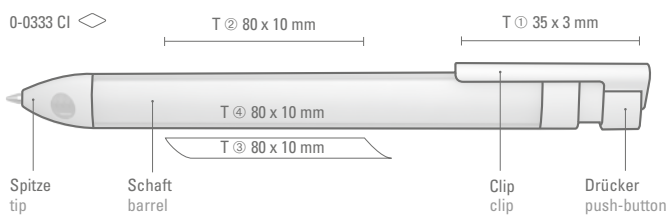

0-0333 INSIDE CI (● 8-0856)

0-0333 CI: Druckkugelschreiber mit Dreieckgehäuse und individuell gestaltbarer Einlage. Spitze und Drücker in weiß gedeckt, Schaft transparent glänzend.

0-0333 CI: Retractable ballpoint pen with triangular body and individually designable inlay. Tip and push-button in solid shiny white, barrel in transparent shiny.

Preis/Stück 0-0333 CI	1,03 €	Price/piece 0-0333 CI	1.03 €
Mindestbestellmenge	1.000 Stück	Minimum quantity	1,000 pieces
Werbeschlüssel	Schaft T □, Clip T	Advertising code	barrel T □, clip T

Staffelung/Scale	1.000	2.000	3.000	5.000
INSIDE CI	1,03 €/St./pc.	0,99 €/St./pc.	0,96 €/St./pc.	0,92 €/St./pc.

Alle Preise inkl. CI Einleger zzgl. Vorkosten 140 €/Motiv.
All prices incl. CI folder additional set up costs 140 €/motif.