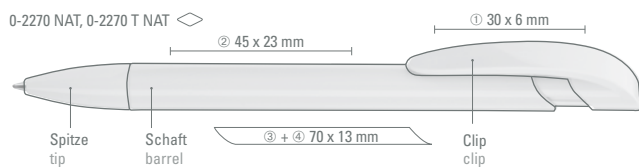

0-2270 NAT (● 8-0854)

57-0NAT

0-2270 T NAT (● 8-0854)

50-0072

50-1795

50-0003

50-0356

● 8-0854

Der verwendete Kunststoff ist biologisch abbaubar und bei DIN CERTCO unter der Nummer 7U0006 registriert. Die Oberfläche und die Farbe des Kugelschreibers können aufgrund der Eigenschaften des Bio-Kunststoffes leichte Unebenheiten und geringe Farbdifferenzen aufzeigen. Der Kugelschreiber sollte nicht längere Zeit Temperaturen von mehr als 50°C ausgesetzt werden, ansonsten können Verformungen auftreten, die die Funktion negativ beeinträchtigen könnten.

The plastic material used is bio-degradable and is listed with DIN CERTCO under the registration number 7U0006. The surface and the colour of the ballpoint pen may show slight unevenness and colour variations due to the characteristics of the organic plastic material. The ballpoint pen should not be exposed to temperatures higher than 50°C for a longer time, since this could lead to deformations which may affect its function.

0-2270 NAT: Druckkugelschreiber mit Bogenclip aus biologisch abbaubarem Kunststoff nach DIN EN 13432:2000-12. Schaft und Drücker in naturfarben uni-gedeckt.

0-2270 T NAT: Druckkugelschreiber mit Bogenclip aus biologisch abbaubarem Kunststoff nach DIN EN 13432:2000-12 in uni transparent.

Preis/Stück 0-2270 NAT	0,43 €
Preis/Stück 0-2270 T NAT	0,43 €
Mindestbestellmenge	1.000 Stück
Werbeschlüssel	Schaft S, Clip T

0-2270 NAT: Retractable ballpoint pen with curved clip made of bio-degradable plastic acc. to DIN EN 13432:2000-12. Barrel and push-button in uniform natural colours.

0-2270 T NAT: Retractable ballpoint pen with curved clip made of bio-degradable plastic acc. to DIN EN 13432:2000-12 in uniform transparent finish.

Price/piece 0-2270 NAT	0.43 €
Price/piece 0-2270 T NAT	0.43 €
Minimum quantity	1,000 pieces
Advertising code	barrel S, clip T