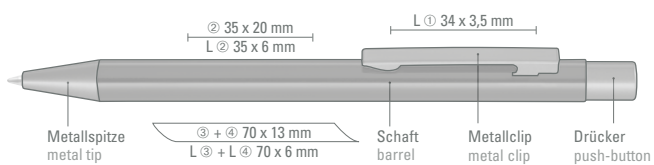

0-9450: Metall-Druckkugelschreiber mit glänzendem Aluminiumgehäuse, Metallclip, Metallspitze und Drücker in GUN metallic.

0-9457 B: Metall-Druckbleistift (0,7 mm) mit glänzendem Aluminiumgehäuse, Metallclip, Metallspitze und Drücker in GUN metallic. Radiergummi im Drücker.

0-9450 M: Metall-Druckkugelschreiber mit mattem Aluminiumgehäuse, Metallclip, Metallspitze und Drücker in GUN metallic.

0-9457 MB: Metall-Druckbleistift (0,7 mm) mit mattem Aluminiumgehäuse, Metallclip, Metallspitze und Drücker in GUN metallic. Radiergummi im Drücker.

Preis/Stück 0-9450	1,46 €
Preis/Stück 0-9450 M	1,46 €
Preis/Stück 0-9457 B	2,18 €
Preis/Stück 0-9457 MB	2,18 €
Mindestbestellmenge	300 Stück
Werbeschlüssel	Schaft MS/L, Clip L

0-9450: Retractable metal ballpoint pen with shiny aluminium body, metal clip, metal tip and push-button in GUN metallic.

0-9457 B: Retractable metal pencil (0,7 mm) with shiny aluminium body, metal clip, metal tip and push-button in GUN metallic. Rubber inside the push-button.

0-9450 M: Retractable metal ballpoint pen with matt aluminium body, metal clip, metal tip and push-button in GUN metallic.

0-9457 MB: Retractable metal pencil (0,7 mm) with matt aluminium body, metal clip, metal tip and push-button in GUN metallic. Rubber inside the push-button.

Price/piece 0-9450	1.46 €
Price/piece 0-9450 M	1.46 €
Price/piece 0-9457 B	2.18 €
Price/piece 0-9457 MB	2.18 €
Minimum quantity	300 pieces
Advertising code	barrel MS/L, clip L