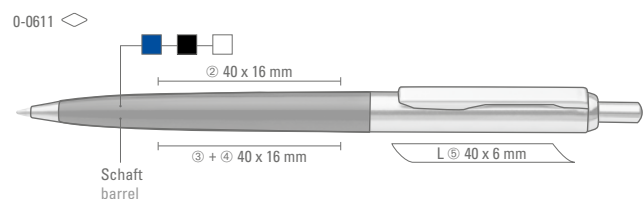

0-9585: Metall-Druckkugelschreiber mit matt lackiertem Aluminium-Gehäuse und Schiebekappenmechanik. Metallclip, Spitze und Zierring silber glänzend.

0-0611: Metall-Druckkugelschreiber mit matt verchromtem Metalloberteil und Metallspitze sowie farbigem Kunststoffvorderteil.

0-8100: Metall-Drehkugelschreiber mit matt verchromtem Gehäuse und dünnem Metallbogenclip.

Preis/Stück 0-9585 1,18 €
Mindestbestellmenge 300 Stück
Werbeschlüssel Schaft MS/L, Kappe MT/L, Clip L

Preis/Stück 0-0611 0,61 €
Mindestbestellmenge 1.000 Stück
Werbeschlüssel Schaft MS, Kappe L

Preis/Stück 0-8100 2,79 €
Mindestbestellmenge 300 Stück
Werbeschlüssel Schaft E/L, Kappe E/L, Clip L

0-9585: Metal retractable ballpoint pen with matt lacquered aluminium body and retractable cap mechanism. Metal clip, tip and ring in shiny silver.

0-0611: Metal retractable ballpoint pen with matt chrome metal upper part, metal pusher and silver tip.

0-8100: Metal twist ballpoint pen with matt chrome body and thin curved metal clip.

Price/piece 0-9585 1.18 €
Minimum quantity 300 pieces
Advertising code barrel MS/L, cap MT/L, clip L

Price/piece 0-0611 0.61 €
Minimum quantity 1,000 pieces
Advertising code barrel MS, cap L

Price/piece 0-8100 2.79 €
Minimum quantity 300 pieces
Advertising code barrel E/L, cap E/L, clip L