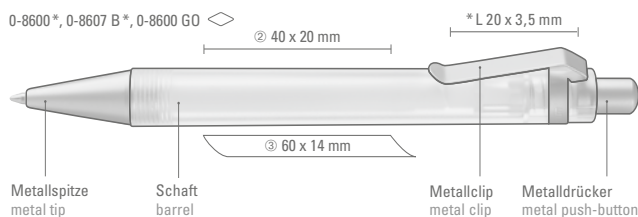

0-8600: Druckkugelschreiber mit transparent gefrostetem oder gedecktem Schaft. Metalldrücker, -clip und -spitze verchromt.

0-8607 B: Passender Druckbleistift (0,7 mm) zu 0-8600.

0-8600 GO: Druckkugelschreiber mit schwarz oder weiß gedecktem Schaft. Drücker, Clip und Spitze aus vergoldetem Metall.

Preis/Stück 0-8600	0,53 €
Preis/Stück 0-8607 B	0,96 €
Mindestbestellmenge	1.000 Stück
Werbeschlüssel	Schaft S, Clip L/E
Preis/Stück 0-8600 GO	0,75 €
Mindestbestellmenge	1.000 Stück
Werbeschlüssel	Schaft S, Clip L

0-8600: Retractable ballpoint pen with transparent frosted or opaque barrel. Metal push-button, clip and tip in matt chromed.

0-8607 B: Matching mechanical pencil (0.7 mm) for 0-8600.

0-8600 GO: Retractable ballpoint pen with black or white opaque barrel. Push-button, clip and tip made from gold-plated metal.

Price/piece 0-8600	0.53 €
Price/piece 0-8607 B	0.96 €
Minimum quantity	1,000 pieces
Advertising code	barrel S, clip L/E
Price/piece 0-8600 GO	0.75 €
Minimum quantity	1,000 pieces
Advertising code	barrel S, clip L