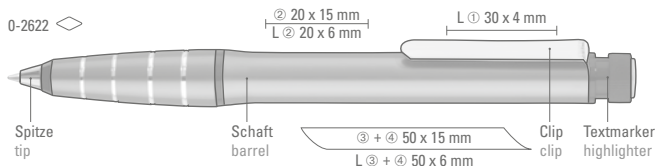

0-2622: Metall-Drehkugelschreiber aus Aluminium mit integriertem gelb schreibendem Textmarker im Schaft. Der Textmarker lässt sich mittels Drehbewegung aus dem Schaft herausnehmen und kann separat genutzt werden. Lieferung inkl. Gebrauchsanweisung.

0-2622 SET: 2in1 Set – bestehend aus 2in1 Drehkugelschreiber mit einer Ersatztextmarkerpatrone in gelb und einer D1 Mine schwarz schreibend – im praktischen Etui mit transparentem Kunststoffschuber inkl. Gebrauchsanweisung.

Preis/Stück 0-2622	1,36 €
Preis/Stück 0-2622 SET	2,08 €
Mindestbestellmenge	300 Stück
Werbeschlüssel	Schaft MS/L, Clip L

0-2622: Aluminium metal twist ballpoint pen with integrated yellow writing text marker in the body. The text marker can be twisted out of the body and used separately. Delivery incl. instructions for use.

0-2622 SET: 2in1 set – It consists of a 2in1 twist ballpoint pen with integrated yellow highlighter, a yellow replacement highlighter refill and a black D1 refill – in a practical case with transparent plastic slipcase incl. instructions for use.

Price/piece 0-2622	1.36 €
Price/piece 0-2622 SET	2.08 €
Minimum quantity	300 pieces
Advertising code	barrel MS/L, clip L