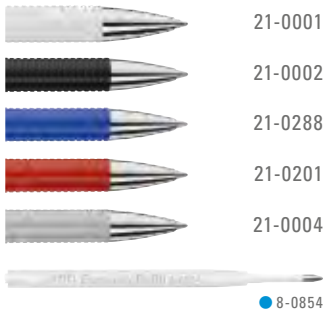

0-0061 SI (● 8-0854)

0-0061 SI: Druckkugelschreiber mit gerillter Griffzone, Clipdrücker und Spitze glanzverchromt.

Preis/Stück 0-0061 SI 0,28 €
Mindestbestellmenge 1.000 Stück
Werbeschlüssel Schaft S, Clip T

0-0061 SI: Retractable ballpoint pen with grooved grip zone. Clip push-button and tip chrome plated.

Price/piece 0-0061 SI 0.28 €
Minimum quantity 1,000 pieces
Advertising code barrel S, clip T