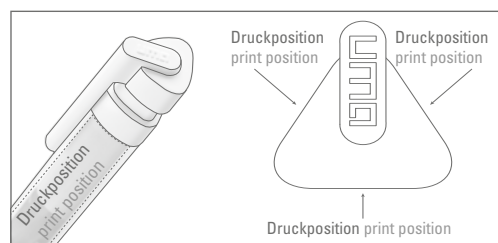

0-0333 INSIDE CI (● 8-0856)

0-0333 CI: Druckkugelschreiber mit Dreieckgehäuse und individuell gestaltbarer Einlage. Spitze und Drücker in weiß gedeckt, Schaft transparent glänzend.

0-0333 CI: Retractable ballpoint pen with triangular body and individually designable inlay. Tip and push-button in solid shiny white, barrel in transparent shiny.

Preis/Stück 0-0333 CI	1,03 €	Price/piece 0-0333 CI	1.03 €
Mindestbestellmenge	1.000 Stück	Minimum quantity	1,000 pieces
Werbeschlüssel	Schaft T □, Clip T	Advertising code	barrel T □, clip T

Staffelung/Scale	1.000	2.000	3.000	5.000
INSIDE CI	1,03 €/St./pc.	0,99 €/St./pc.	0,96 €/St./pc.	0,92 €/St./pc.

Alle Preise inkl. CI Einleger zzgl. Vorkosten 140 €/Motiv.
All prices incl. CI folder additional set up costs 140 €/motif.