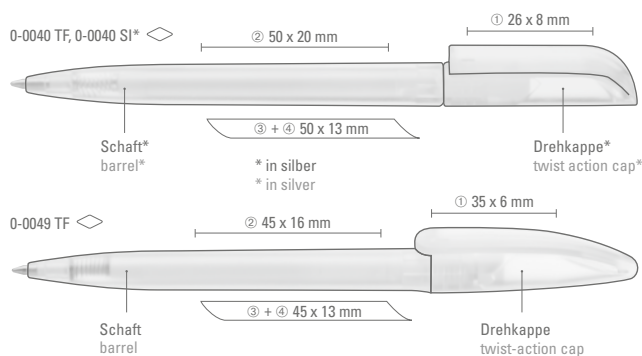

0-0040 TF (● 8-0854)

50-2925

50-0072

50-1795

50-2271

50-0356

50-0405

50-0003

50-0396

50-2077

50-0214

50-0130

50-1585

0-0040 SI (● 8-0854)

50-0004

● 8-0854

0-0049 TF (● 8-0856)

31-0292

31-0286

31-3268

31-1795

31-3415

31-0404

31-0003

31-0809

31-0116

31-0268

31-0233

31-0165

● 8-0856

0-0040 TF: Kugelschreiber mit Drehmechanik und transparent gefrostetem Gehäuse.

0-0040 SI: Matt silberner Kugelschreiber mit Drehmechanik.

0-0049 TF: Kugelschreiber mit Drehmechanik und transparent gefrostetem Gehäuse.

Preis/Stück 0-0040 TF 0,19 €

Preis/Stück 0-0040 SI 0,28 €

Mindestbestellmenge 1.000 Stück

Werbeschlüssel Schaft S, Clip S

Preis/Stück 0-0049 TF 0,35 €

Mindestbestellmenge 1.000 Stück

Werbeschlüssel Schaft S, Clip T

0-0040 TF: Twist-action ballpoint pen with transparent frosted body.

0-0040 SI: Twist-action ballpoint pen in matt silver.

0-0049 TF: Twist-action ballpoint pen with transparent frosted body.

Price/piece 0-0040 TF 0.19 €

Price/piece 0-0040 SI 0.28 €

Minimum quantity 1,000 pieces

Advertising code barrel S, clip S

Price/piece 0-0049 TF 0.35 €

Minimum quantity 1,000 pieces

Advertising code barrel S, clip T