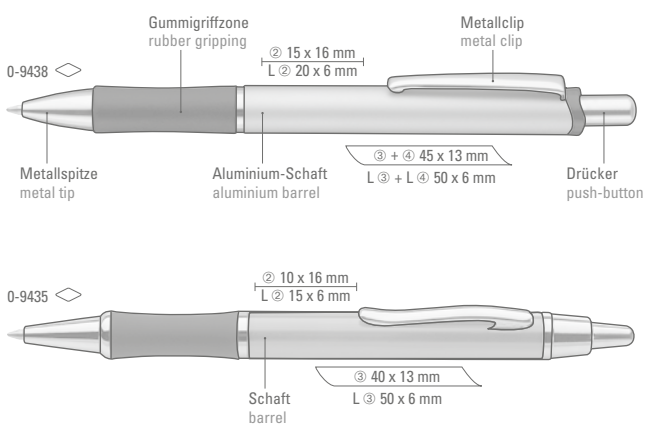

0-9438: Druckkugelschreiber mit lackiertem Aluminium-Schaft, schwarzer Gummigriffzone und Metallclip.

0-9435: Metall-Druckkugelschreiber mit schwarzer Gummigriffzone. Ab 3.000 Stück Schaftfarben in allen PMS-Tönen möglich.

Preis/Stück 0-9438 1,13 €
Preis/Stück 0-9435 1,32 €
Mindestbestellmenge 300 Stück
Werbeschlüssel Schaft MS/L

0-9438: Retractable ballpoint pen with coated aluminum barrel. Black rubber grip zone and metal clip.

0-9435: Metal retractable ballpoint pen with rubber grip zone in black. Barrels available in all PMS-colors in orders from 3,000 pieces.

Price/piece 0-9438 1.13 €
Price/piece 0-9435 1.32 €
Minimum quantity 300 pieces
Advertising code barrel MS/L