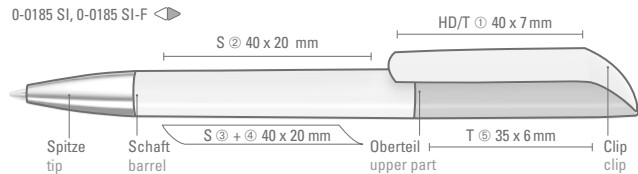

0-0185 SI, 0-0185 SI-F ◀