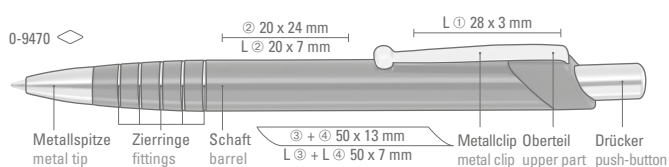

0-9412: Metall-Druckkugelschreiber mit glanzverchromten glänzenden Beschlagteilen und matt lackiertem Aluminiumschaft.

0-9470: Metalldruckkugelschreiber mit silbernen Zierringen im Schaft und elastischem Metallclip. Spitze und Drücker in silber glänzend.

Preis/Stück 0-9412	1,26 €
Mindestbestellmenge	300 Stück
Werbeschlüssel	Schaft MS/L
Preis/Stück 0-9470	1,42 €
Mindestbestellmenge	300 Stück
Werbeschlüssel	Schaft MS/L, Clip L

0-9412: Metal retractable ballpoint pen with brilliant chrome plated fittings and matt lacquered aluminum barrel.

0-9470: Retractable metal ballpoint pen with silver rings in the barrel, elastic metal clip. Shiny silver tip and push-button.

Price/piece 0-9412	1.26 €
Minimum quantity	300 pieces
Advertising code	barrel MS/L
Price/piece 0-9470	1.42 €
Minimum quantity	300 pieces
Advertising code	barrel MS/L, clip L