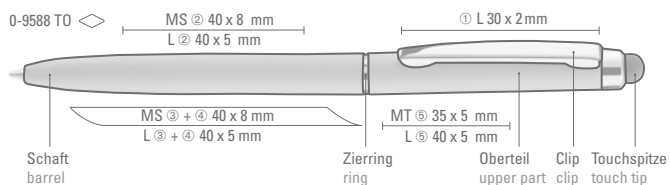

0-9588 TO (● 8-0895)

0-9588 TO: Metall-Drehkugelschreiber mit farbig matten oder weiß glänzender Oberfläche. Beschlagteile silber glänzend, gummiertes Schaftende für die Touchscreensteuerung.

Preis/Stück 0-9588 TO 0,71 €
Mindestbestellmenge 300 Stück
Werbeschlüssel

Schaft MS/L, Clip L, Kappe MT/L

0-9588 TO: Metal twist ballpoint pen in colored matt or shiny white surface. Fittings shiny silver, black rubber ball for writing on a Pad.

Price/piece 0-9588 TO 0.71 €
Minimum Quantity 300 pieces
Advertising code

barrel MS/L, clip L, cap MT/L