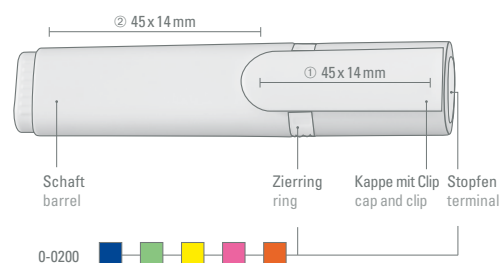

BESCHREIBUNG
DESCRIPTION

0-0200: Textmarker mit Kunststoffgehäuse und Kappe mit Clip in weiß. Mundstück mit Zierring und Stopfen in der Schreibfarbe.

0-0200/2: Textmarker 2er-Set aus den Standardfarben in transparentem Stecketui.

Preis/Stück 0-0200	0,48 €
Mindestbestellmenge	500 Stück
Werbeschlüssel	Schaft P, Clip T
Preis/Stück 0-0200/2	1,39 €
Mindestbestellmenge	300 Stück
Werbeschlüssel	Schaft P, Clip T

0-0200: Highlighter with plastic body and cap with clip in white. Section with band and terminal in the ink color.

0-0200/2: Highlighter set of 2 in the standard colors in transparent pen case.

Price/piece 0-0200	0.48 €
Minimum quantity	500 pieces
Advertising code	barrel P, clip T
Price/piece 0-0200/2	1.39 €
Minimum quantity	300 pieces
Advertising code	barrel P, clip T

BESCHREIBUNG
DESCRIPTION

0-0200/3: Set-Box in Köcherform mit 3 Textmarkern (0-0200) in verschiedenen Schreibfarben (gelb/grün/magenta). Auch mit Klebebänderole erhältlich. Preis auf Anfrage.

0-0200/3 SI: Wie Modell 0-0200/3 jedoch Box in silber und Textmarkergehäuse in schwarz.

Preis/Stück 0-0200/3	1,94 €
Preis/Stück 0-0200/3 SI	2,08 €
Mindestbestellmenge	300 Stück
Werbeschlüssel	Schaft P, Clip T, Box TT

0-0200/3: Quiver-shaped set box with 3 highlighters (0-0200) in various ink colors (yellow/green/magenta). Also available with adhesive banderole. Price on request.

0-0200/3 SI: Like model 0-0200/3 but box in silver and text marker body in black.

Price/piece 0-0200/3	1.94 €
Price/piece 0-0200/3 SI	2.08 €
Minimum quantity	300 pieces
Advertising code	barrel P, clip T, box TT