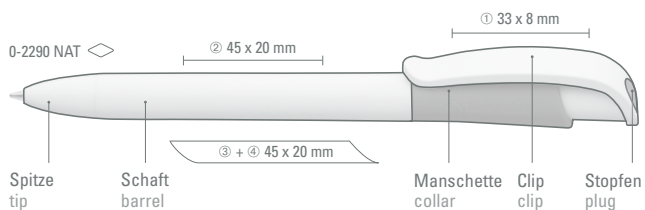

0-2290 NAT: Druckkugelschreiber mit Bogenclipdrücker aus biologisch abbaubarem Kunststoff nach DIN EN 13432:2000-12. Schaft und Drücker in naturfarben uni gedeckt. Manschette und Stopfen unifarben.

Preis/Stück 0-2290 NAT 0,46 €
Mindestbestellmenge 1.000 Stück
Werbeschlüssel Schaft S, Clip T

0-2290 NAT: Retractable ballpoint pen with curved clip button made of biodegradable plastic to DIN EN 13432:2000-12. Barrel and push-button in one solid natural color. Sleeve and plug in one solid color.

Price/piece 0-2290 NAT 0.46 €
Minimum quantity 1,000 pieces
Advertising code barrel S, clip T