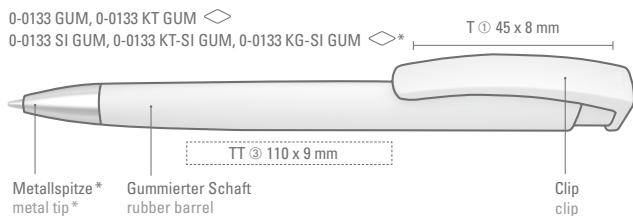

0-0133 GUM: Druckkugelschreiber mit gummiertem Dreikantgehäuse und gedeckt glänzendem Clip.

0-0133 KT GUM: Druckkugelschreiber mit gummiertem Dreikantgehäuse und transparent glänzendem Clip.

0-0133 SI GUM: Druckkugelschreiber mit gummiertem Dreikantgehäuse und gedeckt glänzendem Clip mit schwerer Metallspitze glanzverchromt.

0-0133 KT-SI GUM: Druckkugelschreiber mit gummiertem Dreikantgehäuse und transparent glänzendem Clip mit schwerer Metallspitze glanzverchromt.

0-0133 KG-SI GUM: Druckkugelschreiber mit gummiertem Dreikantgehäuse und weiß gedecktem glänzendem Clip und schwerer Metallspitze glanzverchromt.

0-0133 GUM: Retractable ballpoint pen with soft touch triangular body and shiny solid clip.

0-0133 KT GUM: Retractable ballpoint pen with soft touch triangular body and shiny transparent clip.

0-0133 SI GUM: Retractable ballpoint pen with soft touch triangular body and shiny solid white clip with heavy chrome plated metal tip.

0-0133 KT-SI GUM: Retractable ballpoint pen with soft touch triangular body and shiny transparent clip with heavy chrome plated metal tip.

0-0133 KG-SI GUM: Retractable ballpoint pen with soft touch triangular body and shiny solid white clip and heavy chrome plated metal tip.

Preis/Stück 0-0133 GUM	0,53 €
Preis/Stück 0-0133 KT GUM	0,53 €
Preis/Stück 0-0133 SI GUM	0,68 €
Preis/Stück 0-0133 KT-SI GUM	0,68 €
Preis/Stück 0-0133 KG-SI GUM	0,68 €
Mindestbestellmenge	1.000 Stück
Werbeschlüssel	Clip T, Schaft TT

Price/piece 0-0133 GUM	0.53 €
Price/piece 0-0133 KT GUM	0.53 €
Price/piece 0-0133 SI GUM	0.68 €
Price/piece 0-0133 KT-SI GUM	0.68 €
Price/piece 0-0133 KG-SI GUM	0.68 €
Minimum quantity	1,000 pieces
Advertising code	clip T, barrel TT