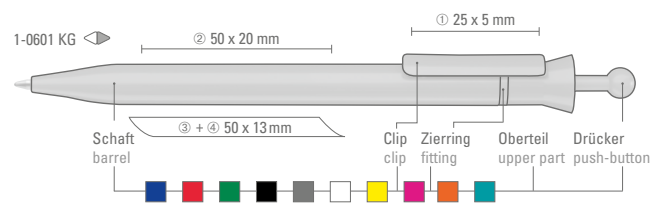

1-0601 KG: Retractable ballpoint pen with long, one-piece advertising barrel, plastic clip and ball push-button.

Price/piece 1-0690	0.98 €
Minimum quantity	1,000 pieces
Advertising code	barrel S ○

Price/piece 1-0601 KG	0.66 €
Minimum quantity	1,000 pieces
Advertising code	barrel S ○, clip T