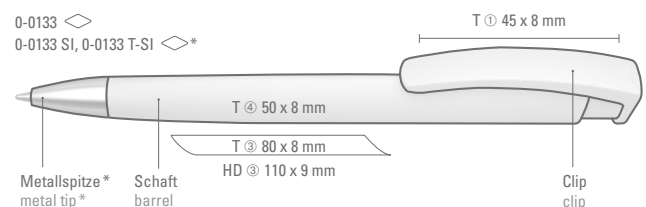

0-0133 ◊
0-0133 SI, 0-0133 T-SI ◊*