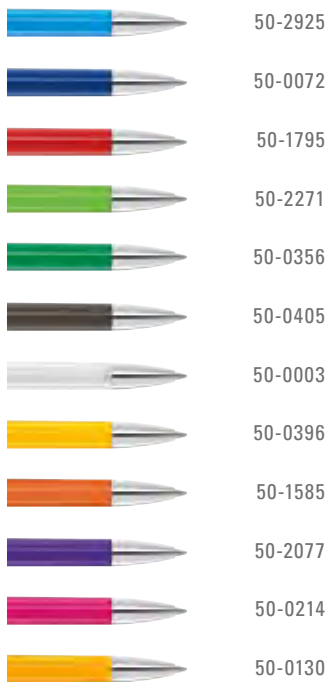

0-0146 T-SI (● 8-0856)

0-0146 LUX SI (● 8-0855)