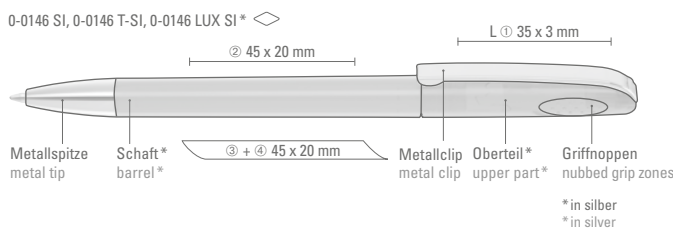

0-0146 SI: Drehkugelschreiber mit glänzend gedecktem Gehäuse, schwerer glänzender Metallspitze und Metallclip. Griffnoppen in der Kappe unterstützen den komfortablen Drehmechanismus.

0-0146 T-SI: Drehkugelschreiber mit glänzend transparentem Gehäuse, schwerer glänzender Metallspitze und Metallclip. Griffnoppen in der Kappe unterstützen den komfortablen Drehmechanismus.

0-0146 LUX SI: Drehkugelschreiber mit glänzend silbernem Gehäuse, schwerer glänzender Metallspitze und Metallclip. Griffnoppen in der Kappe unterstützen den komfortablen Drehmechanismus.

0-0146 SI: Twist ballpoint pen with shiny solid body, heavy shiny metal tip and metal clip. A nubbed grip zone on the cap facilitates the comfortable twisting mechanism.

0-0146 T-SI: Twist ballpoint pen with shiny transparent body, heavy shiny metal tip and metal clip. A nubbed grip zone on the cap facilitates a comfortable twisting mechanism.

0-0146 LUX SI: Twist ballpoint pen with shiny silver body, heavy shiny metal tip and metal clip. A nubbed grip zone on the cap facilitates the comfortable twisting mechanism.

Preis/Stück 0-0146 SI	0,53 €
Preis/Stück 0-0146 T-SI	0,53 €
Preis/Stück 0-0146 LUX SI	0,61 €
Mindestbestellmenge	1.000 Stück
Werbeschlüssel	Schaft S, Clip L

Price/piece 0-0146 SI	0.53 €
Price/piece 0-0146 T-SI	0.53 €
Price/piece 0-0146 LUX SI	0.61 €
Minimum quantity	1,000 pieces
Advertising code	barrel S, clip L