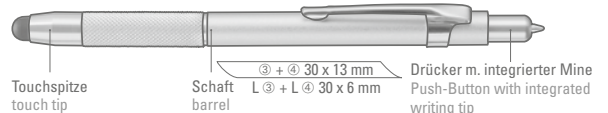

0-2648 M TO: Metallkugelschreiber aus Aluminium mit gummiertem Schaftende für die Touchscreensteuerung und integrierter Kugelschreibermine im Drücker, welches sich durch einfaches Umdrehen des Kugelschreibers in Schreibstellung bringt. Gehäuse in silber.

0-2647 B: Metall-Druckbleistift (0,5 mm) mit integrierter Kugelschreibermine im Drücker, die sich durch einfaches Umdrehen des Druckbleistiftes in Schreibstellung bringt. Gehäuse in silber.

Preis/Stück 0-2648 M TO 2,79 €
Preis/Stück 0-2647 B 1,85 €
Mindestbestellmenge 300 Stück
Werbeschlüssel Schaft MS/L

0-2648 M TO: Metal ballpoint pen made of aluminum with rubberized tip for operating a touchscreen with integral ballpoint tips in the push-button – simply twist the ballpoint pen to deploy these in writing position. Body in silver.

0-2647 B: Metal mechanical pencil (0.5 mm) with integrated ballpoint writing tip in pushbutton section – simply invert the propelling pencil to move it into writing position. Body in silver.

Price/piece 0-2648 M TO 2.79 €
Price/piece 0-2647 B 1.85 €
Minimum quantity 300 pieces
Advertising code barrel MS/L

0-2648 M TO ◊