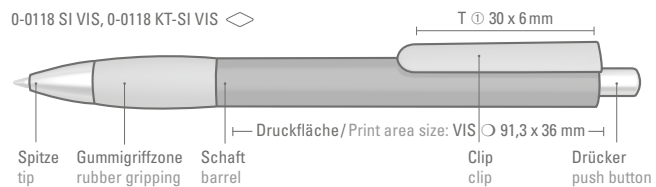

0-0118 SI: Druckkugelschreiber mit ge-
deckt glänzendem Schaft in weiß oder
schwarz, Gummigriffzone und Clip unifar-
ben, Spitze und Drücker glanzverchromt.

0-0118 SI VIS: Druckkugelschreiber
PUSH grip SI mit digitalem
Folientransferdruck auf Schaft.

0-0118 KT-SI: Druckkugelschreiber
mit gedeckt glänzendem Schaft in weiß
oder schwarz, Gummigriffzone gedeckt
und Clip transparent unifarben, Spitze
und Drücker glanzverchromt.

0-0118 KT-SI VIS: Druckkugelschreiber
PUSH grip KT-SI mit digitalem
Folientransferdruck auf Schaft.

Preis/Stück 0-0118 SI	0,52 €
Preis/Stück 0-0118 KT-SI	0,52 €
Mindestbestellmenge	1.000 Stück
Werbeschlüssel	Schaft S, Clip T
Preis/Stück 0-0118 SI VIS	0,91 €
Preis/Stück 0-0118 KT-SI VIS	0,91 €
Mindestbestellmenge	3.000 Stück
Werbeschlüssel	Schaft V, Clip T

0-0118 SI: Retractable ballpoint pen with
shiny solid body in white or black,
rubber gripping and clip in one solid
color, tip and push button chrome plated.

0-0118 SI VIS: Retractable ballpoint pen
PUSH grip SI with digital foil transfer
imprint on the barrel.

0-0118 KT-SI: Retractable ballpoint pen
with shiny solid body in white or black,
rubber gripping solid and clip shiny
transparent in one color, tip and
push button chrome plated.

0-0118 KT-SI VIS: Retractable ballpoint
pen PUSH grip KT-SI with digital foil
transfer on the barrel.

Price/piece 0-0118 SI	0.52 €
Price/piece 0-0118 KT-SI	0.52 €
Minimum quantity	1,000 pieces
Advertising code	barrel S, clip T
Price/piece 0-0118 SI VIS	0.91 €
Price/piece 0-0118 KT-SI VIS	0.91 €
Minimum quantity	3,000 pieces
Advertising code	barrel V, clip T