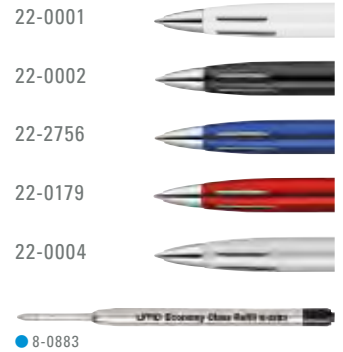

0-9439 (● 8-0883)