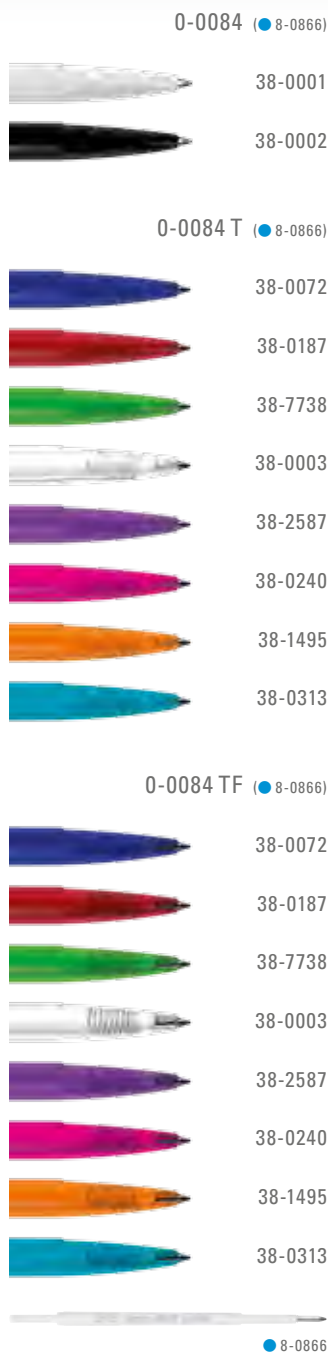

Ab 2.000 Stück können die Modelle farblich kombiniert werden.

0-0084: Druckkugelschreiber mit gedeckt weißem oder schwarzem Schaft. Clip und Drücker in gedeckt weiß oder schwarz bzw. transparent glänzenden Farben.

0-0084 T: Druckkugelschreiber mit uni transparent glänzendem Gehäuse. Clip und Drücker in gedeckt weißem oder schwarzem.

0-0084 TF: Druckkugelschreiber mit uni transparent gefrostetem Schaft, Clip und Drücker in glänzend transparent. Optional mit weiß matt gedecktem Clip.

Preis/Stück 0-0084	0,29 €
Preis/Stück 0-0084 T	0,31 €
Preis/Stück 0-0084 TF	0,31 €
Mindestbestellmenge	1.000 Stück
Werbeschlüssel	Schaft S ○, Clip T, HD

You may choose any color combination for orders over 2,000 units.

0-0084: Retractable ballpoint pen with solid white or black barrel. Clip and push-button in solid white or black or transparent shiny colors.

0-0084 T: Retractable ballpoint pen with transparent shiny body in one color. Optional white solid clip.

0-0084 TF: Retractable ballpoint pen with transparent frosted barrel, clip and pusher in transparent shiny one color. Optional with solid white clip.

Price/piece 0-0084	0.29 €
Price/piece 0-0084 T	0.31 €
Price/piece 0-0084 TF	0.31 €
Minimum quantity	1,000 pieces
Advertising code	barrel S ○, clip T, HD