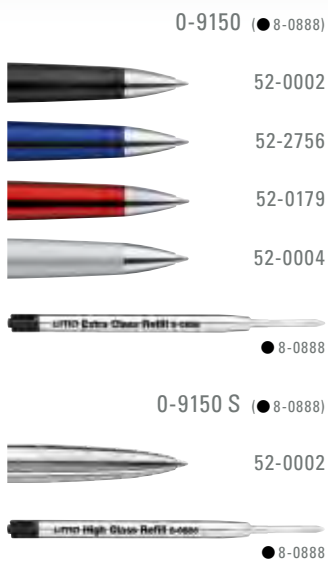

Modell eignet sich für Hochglanzlaserung. Siehe Seite 239.

Model is suitable for high-gloss laser engraving. See page 239.