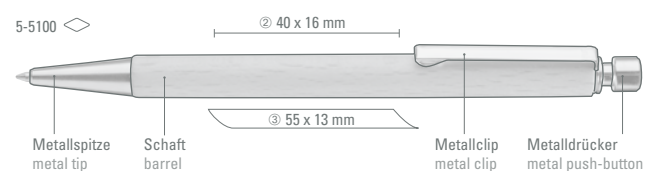

WOODY
5-5600

WOODY B
5-5607 B

CALIBRA S
5-5100

Farb-Code/Minen
Color code/Refills

5-5600 (● 8-0855)
5-5607 B (0,7mm)

05-W001

● 8-0855

5-5100 (● 8-0888)

05-W001

● 8-0888

5-5600: Holz-Druckkugelschreiber aus PEFC-zertifiziertem Buchenholz mit vernickeltem Metallclip und Metallspitze. Holz-Kugeldrucker.

5-5607 B: Passender Holz-Druckbleistift (0,7 mm) zu Artikel 5-5600.

5-5100: Holz-Druckkugelschreiber aus PEFC-zertifiziertem Buchenholz mit vernickeltem Metallclip, Metallspitze und Metalldrücker.

Preis/Stück 5-5600	1,49 €
Preis/Stück 5-5607 B	1,92 €
Mindestbestellmenge	300 Stück
Werbeschlüssel	Schaft MS
Preis/Stück 5-5100	2,22 €
Mindestbestellmenge	300 Stück
Werbeschlüssel	Schaft MS

5-5600: Wooden retractable ballpoint pen made of PEFC-certified beechwood with shiny metal clip and tip. Wooden ball button.

5-5607 B: Matching wooden mechanical pencil (0.7 mm) for item 5-5600.

5-5100: Wooden retractable ballpoint pen made from PEFC-certified beech wood with nickel-plated metal clip, metal tip and metal push-button.

Price/piece 5-5600	1.49 €
Price/piece 5-5607 B	1.92 €
Minimum quantity	300 pieces
Advertising code	barrel MS
Price/piece 5-5100	2.22 €
Minimum quantity	300 pieces
Advertising code	barrel MS

5-5600, 5-5607 B

5-5100