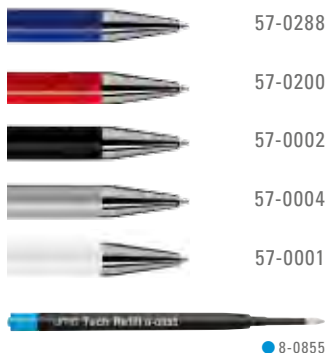

0-8280 (● 8-0855)

Auf Anfrage kann das Modell auch mit weiteren Ringfarben angeboten werden.
On request it will be possible to get the colored rings also in different colors.