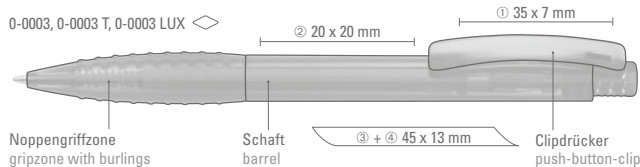

0-0003: Druckkugelschreiber mit Noppengriffzone und Clipdrückermechanik in gedeckt glänzend.

0-0003 T: Druckkugelschreiber mit Noppengriffzone und Clipdrückermechanik in transparent glänzend.

0-0003 LUX: Druckkugelschreiber mit Noppengriffzone und Clipdrückermechanik in uni silber.

Preis/Stück 0-0003	0,21 €
Preis/Stück 0-0003 T	0,23 €
Preis/Stück 0-0003 LUX	0,32 €
Mindestbestellmenge	1.000 Stück
Werbeschlüssel	Schaft S, Clip T

0-0003: Retractable ballpoint pen with nubbed grip zone and clip push-button mechanism in shiny opaque.

0-0003 T: Retractable ballpoint pen with nubbed grip zone and clip push-button mechanism in transparent shiny.

0-0003 LUX: Retractable ballpoint pen with nubbed grip zone and clip push-button mechanism in silver.

Price/piece 0-0003	0.21 €
Price/piece 0-0003 T	0.23 €
Price/piece 0-0003 LUX	0.32 €
Minimum quantity	1,000 pieces
Advertising code	barrel S, clip T