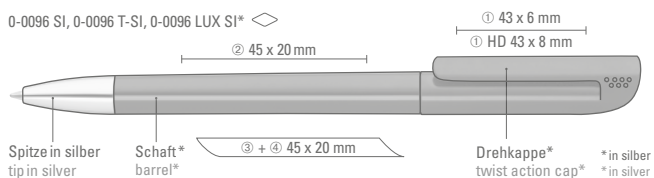

0-0096 SI, 0-0096 T-SI, 0-0096 LUX SI* ◇