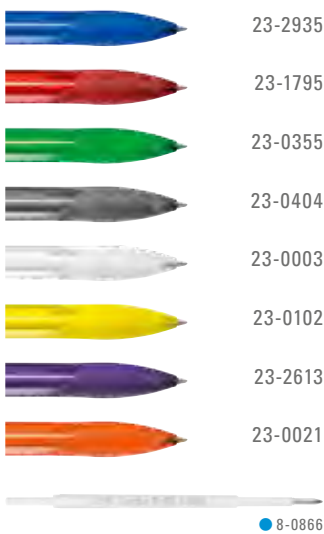

Ab 2.000 Stück können die Modelle farblich kombiniert werden.

You may choose any color combination for orders over 2,000 units.

0-0531: Druckkugelschreiber mit Gummigriffzone und Manschette unifarben. Schaft und Clipdrücker in weiß.

0-0531: Retractable ballpoint pen with rubber gripping and collar in one solid color. Barrel and push button in white.

0-0531 T: Druckkugelschreiber mit Gummigriffzone und Clipdrücker unifarben transparent glänzend.

0-0531 T: Retractable ballpoint pen with rubber gripping and push button in one shiny transparent color.

0-0531 M: Druckkugelschreiber mit Metallclip glanzverchromt, Gummigriffzone und Drücker gedeckt unifarben glänzend. Schaft und Manschette in weiß bzw. komplettes Modell in uni schwarz.

0-0531 M: Retractable ballpoint pen with chrome plated metal clip, rubber gripping and push button in one shiny solid color. Barrel and collar in white or the complete item in solid black.

0-0531 TM: Druckkugelschreiber mit Metallclip glanzverchromt, Gehäuse unifarben transparent glänzend mit Gummigriffzone.

0-0531 TM: Retractable ballpoint pen with chrome plated metal clip, body in one transparent color with rubber gripping.