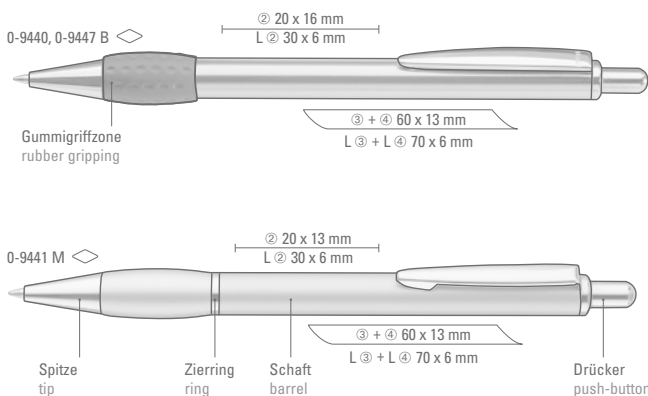

0-9440: Metall-Druckkugelschreiber mit glanzverchromtem, lackiertem Schaft, Drücker, Clip und Spitze. Gummigriffzone farbig.

0-9447 B: Metall-Druckbleistift (0,5 mm) mit glanzverchromtem, lackiertem Schaft, Drücker, Clip und Spitze. Gummigriffzone farbig.

0-9441 M: Schwere Metall-Druckkugelschreiber mit Beschlagteilen glanzverchromt und bauchige, lackierte Griffzone.

Preis/Stück 0-9440	1,22 €
Preis/Stück 0-9447 B	1,94 €
Preis/Stück 0-9441 M	1,26 €
Mindestbestellmenge	300 Stück
Werbeschlüssel	Schaft MS/L, Clip L

0-9440: Metal retractable ballpoint pen with glossy chrome-plated, lacquered barrel, push-button, clip and tip. Colored rubber gripping.

0-9447 B: Metal mechanical pencil (0.5 mm) with glossy chrome-plated, lacquered barrel, push-button, clip and tip. Colored rubber gripping.

0-9441 M: Heavy retractable metal ballpoint pen with gloss-chrome metal fittings and bellied lacquered grip zone.

Price/piece 0-9440	1.22 €
Price/piece 0-9447 B	1.94 €
Price/piece 0-9441 M	1.26 €
Minimum quantity	300 pieces
Advertising code	barrel MS/L, clip L