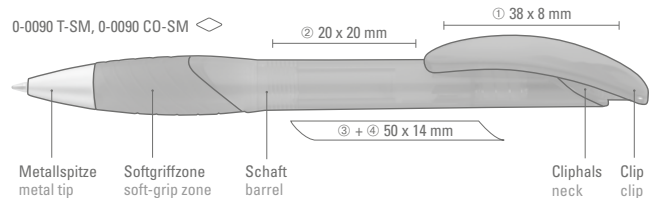

0-0090 T-SM, 0-0090 CO-SM ◇