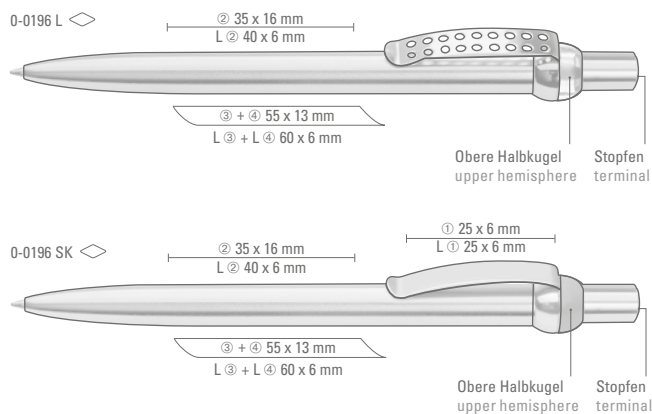

0-0196 SK (●● 8-0866)
0-0196 L (●● 8-0866)

0-0196 SK: Metall-Druckkugelschreiber mit mattverchromten und lackiertem Schaft. Obere Halbkugel und Stopfen unifarben transparent. Geschlossener Metallclip, Drücker und untere Halbkugel verchromt.

0-0196 L: Metall-Druckkugelschreiber mit verchromten und lackiertem Schaft. Obere Halbkugel und Stopfen unifarben transparent. Gelochter Metallclip, Drücker und untere Halbkugel verchromt.

Preis/Stück 0-0196 SK
Mindestbestellmenge
Werbeschlüssel

Preis/Stück 0-0196 L
Mindestbestellmenge
Werbeschlüssel

1,05 €
300 Stück
Schaft MS/L,
Clip MT/E/L

1,05 €
300 Stück
Schaft MS/L

0-0196 SK: Metal ballpoint pen with metal chrome and lacquered barrel. Upper hemisphere and tassie in one solid transparent color. Closed metal clip, push-button and lower hemisphere chrome-plated.

0-0196 L: Metal retractable ballpoint pen with chrome and lacquered barrel. Upper hemisphere and terminal in one transparent color. Chrome plated metal clip, lower hemisphere and push button.

Price/piece 0-0196 SK
Minimum quantity
Advertising code

Price/piece 0-0196 L
Minimum quantity
Advertising code

1.05 €
300 pieces
barrel MS/L,
clip MT/E/L

1.05 €
300 pieces
barrel MS/L