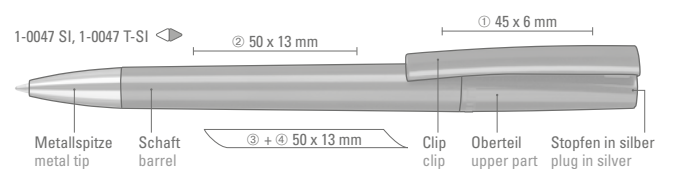

1-0047 SI: Drehkugelschreiber mit weiß oder schwarz glänzend gedecktem Gehäuse, silbernem Stopfen im Oberteil und schwerer Metallspitze glanzverchromt.

1-0047 T-SI: Drehkugelschreiber mit transparent glänzendem Gehäuse, silbernem Stopfen im Oberteil und schwerer Metallspitze glanzverchromt.

Preis/Stück 1-0047 SI 0,85 €
Preis/Stück 1-0047 T-SI 0,85 €
Mindestbestellmenge 1.000 Stück
Werbeschlüssel Schaft S ○, Clip T

1-0047 SI: Twist ballpoint pen with white or black shiny solid body, silver plug in the upper part and metal tip brilliant chrome plated.

1-0047 T-SI: Twist ballpoint pen with shiny transparent body, silver plug in the upper part and metal tip brilliant chrome plated.

Price/piece 1-0047 SI 0.85 €
Price/piece 1-0047 T-SI 0.85 €
Minimum quantity 1,000 pieces
Advertising code barrel S ○, clip T