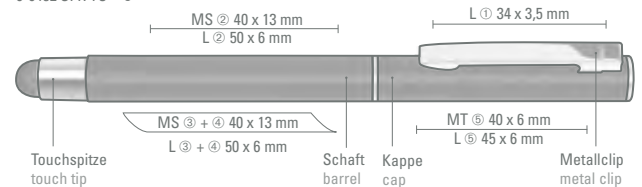

0-9452 SI R TO ◊