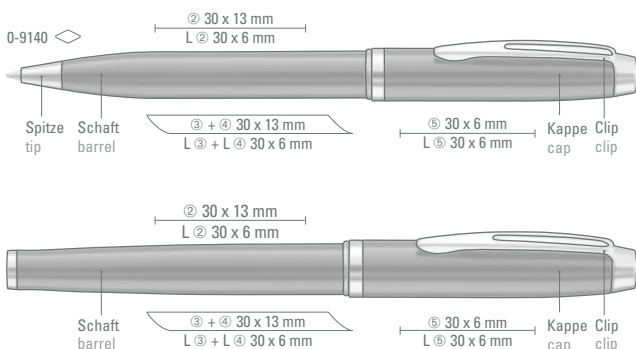

0-9140: Metall-Drehkugelschreiber mit Softdrehmechanik und Metallzerring. Beschlagteile glanzverchromt.

0-9142 R: Metall-Rollerball mit Metallzerring. Beschlagteile glanzverchromt.

0-9143 PR: Metall-Patronenroller mit Metallzerring. Beschlagteile glanzverchromt. Das Patronen-Roller-System arbeitet nach dem Prinzip des Füllhalters und kann mit Standard-Tintenpatronen nachgefüllt werden.

Preis/Stück 0-9140 5,65 €
Preis/Stück 0-9142 R 7,08 €
Preis/Stück 0-9143 PR 7,80 €
Mindestbestellmenge 100 Stück
Werbeschlüssel Schaft MS/L, Kappe MT/L

0-9140: Metal twist ballpoint pen with soft-twist mechanism and decorative metal ring. Gloss-chrome fittings.

0-9142 R: Metal rollerball with decorative metal ring. Gloss-chrome fittings.

0-9143 PR: Metal cartridge roller with decorative metal ring. Gloss-chrome fittings. The cartridge roller system operates on the same principle as the fountain pen and can be refilled with standard ink cartridges.

Price/piece 0-9140 5.65 €
Price/piece 0-9142 R 7.08 €
Price/piece 0-9143 PR 7.80 €
Minimum quantity 100 pieces
Advertising code barrel MS/L, cap MT/L