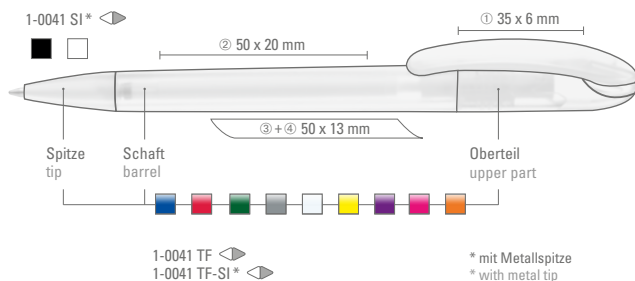

1-0041 TF: Drehkugelschreiber mit transparent gefrostetem Gehäuse.

1-0041 TF-SI: Drehkugelschreiber mit transparent gefrostetem Gehäuse und schwerer matt verchromter Metallspitze.

1-0041 SI: Drehkugelschreiber in uni gedeckt, mit schwerer matt verchromter Metallspitze.

Preis/Stück 1-0041 TF 0,68 €
Preis/Stück 1-0041 SI 0,72 €
Preis/Stück 1-0041 TF-SI 0,72 €
Mindestbestellmenge 1.000 Stück
Werbeschlüssel Schaft S ○, Clip T

1-0041 TF: Twist ballpoint pen with transparent frosted body.

1-0041 TF-SI: Twist ballpoint pen with transparent frosted body and heavy, matt chrome metal tip.

1-0041 SI: Twist ballpoint pen in opaque color with heavy, matt chrome metal tip.

Price/piece 1-0041 TF 0.68 €
Price/piece 1-0041 SI 0.72 €
Price/piece 1-0041 TF-SI 0.72 €
Minimum quantity 1,000 pieces
Advertising code barrel S ○, clip T