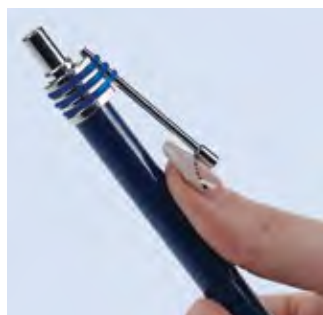

0-8280: Metall-Druckkugelschreiber mit flexiblem Metallclip gehalten durch drei farbrige Gummibänder. Schaft in gedeckt matt schwarz und silber bzw. gedeckt glänzend weiß, blau oder rot. Beschläge silber glänzend.

Preis/Stück 0-8280
Mindestbestellmenge
Werbeschlüssel

1,42 €
300 Stück
Schaft MS/L

0-8280: Retractable metal ballpoint pen with flexible metal clip fixed with three colored elastic straps. Barrel in solid matt black and silver or shiny solid white, blue or red, fittings shiny silver.

Price/piece 0-8280
Minimum Quantity
Advertising code

1.42 €
300 pieces
barrel MS/L