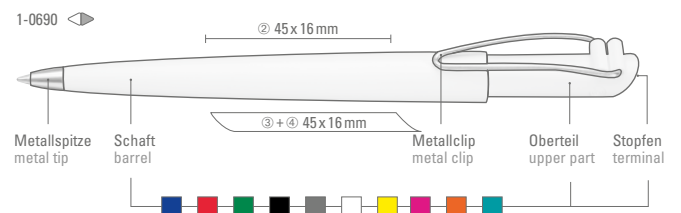

1-0601 KG: Retractable ballpoint pen with long, one-piece advertising barrel, plastic clip and ball push-button.

Price/piece 1-0690	0.98 €
Minimum quantity	1,000 pieces
Advertising code	barrel S ○

Price/piece 1-0601 KG	0.66 €
Minimum quantity	1,000 pieces
Advertising code	barrel S ○, clip T