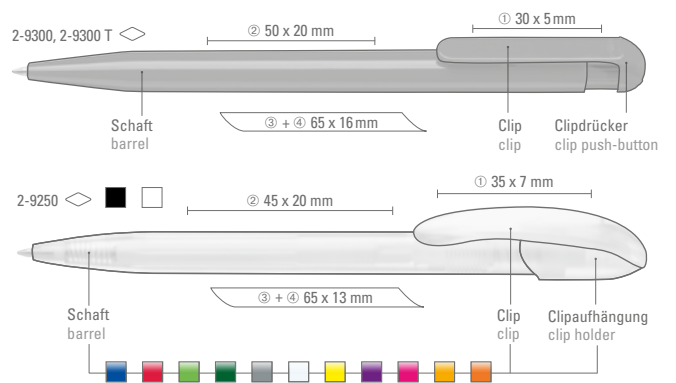

2-9300 ● 8-0854

50-0001

50-0002

50-0280

50-7624

50-0340

50-0115

50-1665

50-0423

2-9300 T ● 8-0854

50-0072

50-1795

50-0356

50-1585

50-2077

2-9250 ● 8-0854

50-0001

50-0002

2-9250 TF ● 8-0854

50-0072

50-1795

50-2271

50-0356

50-0405

50-0003

50-0396

50-2077

50-0214

50-0130

50-1585

● 8-0854

2-9300: Druckkugelschreiber mit gedeckt glänzendem Gehäuse.

2-9300 T: Druckkugelschreiber mit glänzend transparentem Gehäuse.

2-9250: Druckkugelschreiber in uni weiß oder schwarz mit Schiebekappenmechanik.

2-9250 TF: Druckkugelschreiber mit uni transparent gefrostetem Schaft, Clip sowie Schiebekappe.

Preis/Stück 2-9300 0,28 €

Preis/Stück 2-9300 T 0,28 €

Werbeschlüssel Schaft S ○, Clip S

Preis/Stück 2-9250 0,26 €

Preis/Stück 2-9250 TF 0,29 €

Mindestbestellmenge 1.000 Stück

Werbeschlüssel Schaft S ○, Clip T

2-9300: Retractable ballpoint pen with shiny solid body.

2-9300 T: Retractable ballpoint pen with shiny transparent body.

2-9250: Retractable ballpoint pen in solid color white or black with cap mechanism.

2-9250 TF: Retractable ballpoint pen with solid-colored transparent frosted barrel, clip and retractable cap.

Price/piece 2-9300 0.28 €

Price/piece 2-9300 T 0.28 €

Advertising code barrel S ○, clip S

Price/piece 2-9250 0.26 €

Price/piece 2-9250 TF 0.29 €

Minimum quantity 1,000 pieces

Advertising code barrel S ○, clip T