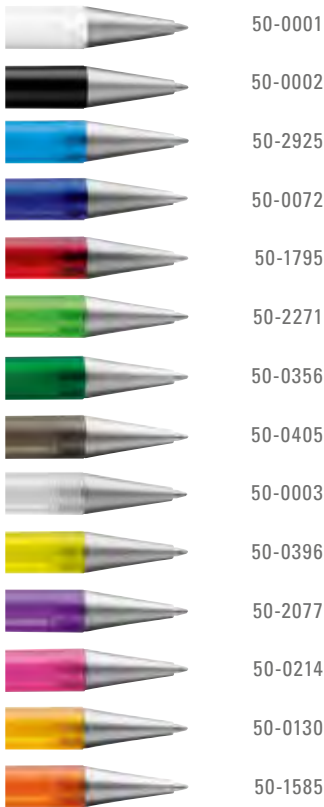

0-8600 (● 8-0856)
0-8607 B (0,7 mm)

50-0001
50-0002
50-2925
50-0072
50-1795
50-2271
50-0356
50-0405
50-0003
50-0396
50-2077
50-0214
50-0130
50-1585

● 8-0856

0-8600 GO (● 8-0855)