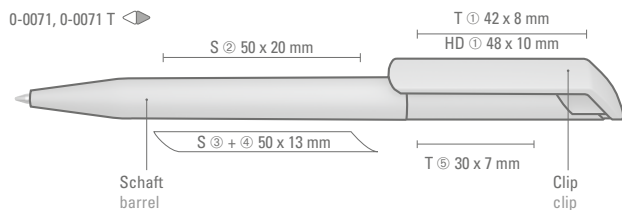

Ab 2.000 Stück können die Modelle farblich kombiniert werden.

You may choose any color combination for orders over 2,000 units.

0-0071: Drehkugelschreiber mit gedeckt glänzendem Gehäuse und massivem Clip.

0-0071: Twist ballpoint pen with shiny solid body and massive clip.

0-0071 T: Drehkugelschreiber mit transparent glänzendem Gehäuse und massivem Clip.

0-0071 T: Twist ballpoint pen with transparent shiny body and massive clip.

Preis/Stück 0-0071 0,42 €
Preis/Stück 0-0071 T 0,42 €
Mindestbestellmenge 1.000 Stück
Werbeschlüssel Schaft S, Kappe T, Clip T, HD

Price/piece 0-0071 0.42 €
Price/piece 0-0071 T 0.42 €
Minimum quantity 1,000 pieces
Advertising code barrel S, cap T, clip T, HD