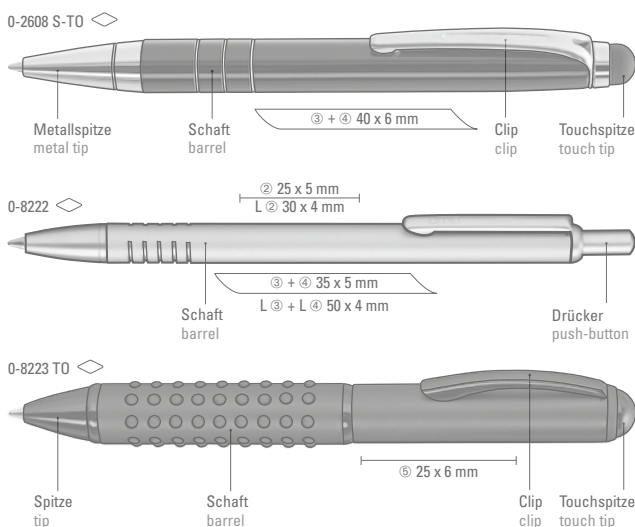

0-2608 S-TO: Mini Metall-Drehkugelschreiber mit gummierter Oberseite für die Touchscreensteuerung. Metallzier-
ringe und Beschlagteile glanzverchromt.

0-8222: Mini Metalldruckkugelschreiber in matt silber mit gestanzter Griffzone und silber glänzenden Beschlagteilen.

0-8223 TO: Mini Metall-Drehkugelschreiber mit genoppter Gummigriffzone und Touchfunktion im Oberteil.

0-2608 S-TO: Mini Metallretractable ballpoint pen with a black rubber ball for writing on a Pad. Glossy chrome metal clip, metal fittings and metal tip.

0-8222: Mini metal ballpoint pen in matt silver with stamped grip area and shiny silver lining parts.

0-8223 TO: Mini metal retractable ballpoint pen with pimple rubber gripping zone with additional touch function in the upper part.

Preis/Stück 0-2608 S-TO 1,79 €
Preis/Stück 0-8222 1,13 €
Mindestbestellmenge 300 Stück
Werbeschlüssel Schaft MT/L
Preis/Stück 0-8223 TO 2,65 €
Mindestbestellmenge 300 Stück
Werbeschlüssel Kappe MT/L

1,79 €
1,13 €
300 Stück
Schaft MT/L
2,65 €
300 Stück
Kappe MT/L

Price/piece 0-2608 S-TO 1.79 €
Price/piece 0-8222 1.13 €
Minimum quantity 300 pieces
Advertising code barrel MT/L
Price/piece 0-8223 TO 2.65 €
Minimum quantity 300 pieces
Advertising code cap MT/L