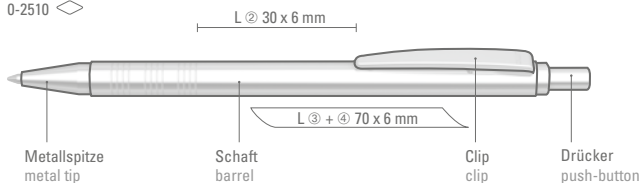

0-2510 ◊

0-2500: Metall-Druckkugelschreiber aus Edelstahl mit glänzend verchromten Beschlügen und Griffzone.

0-2507 B: Metall-Druckbleistift (0,7 mm) aus Edelstahl mit glänzend verchromten Beschlügen und Griffzone.

0-2510: Druckkugelschreiber aus Edelstahl mit feinstrukturierter Oberfläche, glänzend verchromten Beschlügen und Griffzone.

Preis/Stück 0-2500	3,44 €
Preis/Stück 0-2500 B	4,15 €
Mindestbestellmenge	100 Stück
Werbeschlüssel	Schaft L
Preis/Stück 0-2510	2,72 €
Mindestbestellmenge	300 Stück
Werbeschlüssel	Schaft L

0-2500: Retractable stainless steel metal ballpoint pen with shiny chromed fittings and gripping zone.

0-2507 B: Retractable stainless steel metal mechanical pencil (0.7 mm) with shiny chromed fittings and gripping zone.

0-2510: Retractable stainless steel metal ballpoint pen with fine structure surface, shiny chromed fittings and gripping zone.

Price/piece 0-2500	3.44 €
Price/piece 0-2507 B	4.15 €
Minimum quantity	100 pieces
Advertising code	barrel L
Price/piece 0-2510	2.72 €
Minimum quantity	300 pieces
Advertising code	barrel L