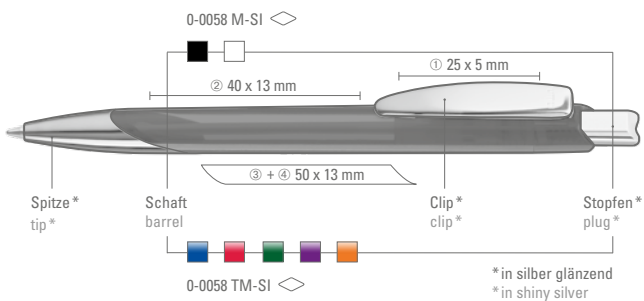

0-0058 M-SI (● 8-0854)

0-0058 TM-SI (● 8-0854)

0-0058 M-SI: Druckkugelschreiber mit glänzend gedecktem Gehäuse, Metallclip, Spitze und Drücker silber glänzend.

0-0058 TM-SI: Druckkugelschreiber mit glänzend transparentem Gehäuse, Metallclip, Spitze und Drücker silber glänzend.

0-0058 M-SI: Retractable ballpoint pen with solid shiny housing, metal clip, tip and pusher shiny silver.

0-0058 TM-SI: Retractable ballpoint pen with transparent shiny housing, metal clip, tip and pusher shiny silver.

Preis/Stück 0-0058 M-SI 0,52 €
Preis/Stück 0-0058 TM-SI 0,52 €
Mindestbestellmenge 1.000 Stück
Werbeschlüssel Schaft S, Clip L

Price/piece 0-0058 M-SI 0.52 €
Price/piece 0-0058 TM-SI 0.52 €
Minimum quantity 1,000 pieces
Advertising code barrel S, clip L