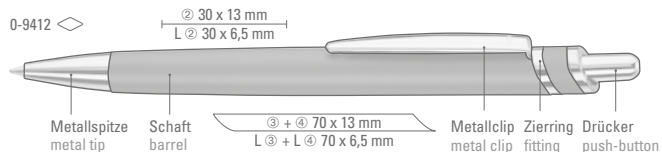

0-9412: Metall-Druckkugelschreiber mit glanzverchromten glänzenden Beschlagteilen und matt lackiertem Aluminiumschaft.

0-9470: Metalldruckkugelschreiber mit silbernen Zierringen im Schaft und elastischem Metallclip. Spitze und Drücker in silber glänzend.

Preis/Stück 0-9412	1,26 €
Mindestbestellmenge	300 Stück
Werbeschlüssel	Schaft MS/L
Preis/Stück 0-9470	1,42 €
Mindestbestellmenge	300 Stück
Werbeschlüssel	Schaft MS/L, Clip L

0-9412: Metal retractable ballpoint pen with brilliant chrome plated fittings and matt lacquered aluminum barrel.

0-9470: Retractable metal ballpoint pen with silver rings in the barrel, elastic metal clip. Shiny silver tip and push-button.

Price/piece 0-9412	1.26 €
Minimum quantity	300 pieces
Advertising code	barrel MS/L
Price/piece 0-9470	1.42 €
Minimum quantity	300 pieces
Advertising code	barrel MS/L, clip L