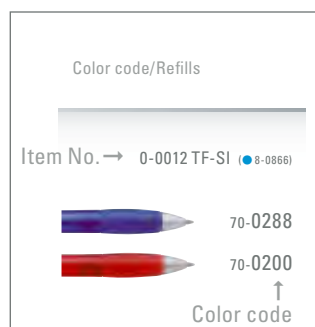

Notes On The Color Codes

The complete color selection of the products has been depicted in the form of inserts. The respective color codes are comprised in such a way that the last four numbers correspond to the respective PMS color. Based on the numbers of the keys of the Pantone color palette.

As this is non-binding information, please request the original samples for approval before placing an order.

Important: Please indicate the color numbers with each order!