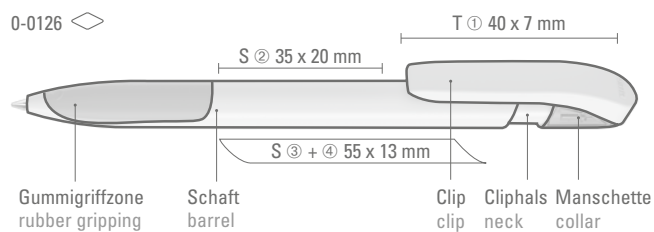

0-0126: Druckkugelschreiber mit gedeckt glänzendem Schaft und Clip in weiß oder schwarz. Gummigriffzone und Manschette unifarben transparent beziehungsweise gedeckt schwarz.

0-0126 M: Druckkugelschreiber mit gedeckt glänzendem Gehäuse in uni weiß oder schwarz, beziehungsweise Gummigriffzone und Cliphals unifarben transparent. Metallclip glanzverchromt.

0-0126 TM: Druckkugelschreiber mit uni transparent glänzendem Gehäuse und Gummigriffzone. Metallclip glanzverchromt.

0-0126: Retractable ballpoint pen with shiny solid barrel and clip in white or black. Rubber gripping and collar in one transparent color and solid black.

0-0126 M: Retractable ballpoint pen with shiny solid body in solid white or black. Rubber gripping and neck in one solid transparent color. Metal clip chrome plated.

0-0126 TM: Retractable ballpoint pen in one shiny transparent body and rubber gripping, metal clip chrome plated.

Preis/Stück 0-0126	0,46 €
Mindestbestellmenge	1.000 Stück
Werbeschlüssel	Schaft S, Clip T
Preis/Stück 0-0126 M	0,61 €
Preis/Stück 0-0126 TM	0,61 €
Mindestbestellmenge	1.000 Stück
Werbeschlüssel	Schaft S, Clip MT/L

Price/piece 0-0126	0.46 €
Minimum Quantity	1,000 pieces
Advertising code	barrel S, clip T
Price/piece 0-0126 M	0.61 €
Price/piece 0-0126 TM	0.61 €
Minimum Quantity	1,000 pieces
Advertising code	barrel S, clip MT/L