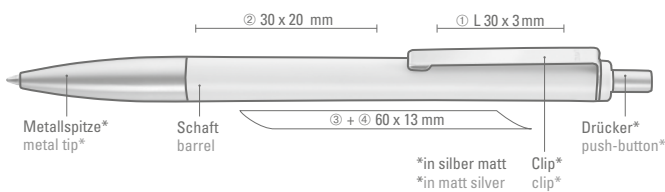

0-0525 (● 8-0855)

0-0525: Druckkugelschreiber mit
Metallspitze, Metallclip und Drücker
silber matt.

Preis/Stück 0-0525 0,93 €
Mindestbestellmenge 1.000 Stück
Werbeschlüssel Schaft S, Clip L

0-0525: Retractable ballpoint pen
with metal tip, metal clip and pusher
in silver matt.

Price/piece 0-0525 0,93 €
Minimum quantity 1,000 pieces
Advertising code barrel S, clip L