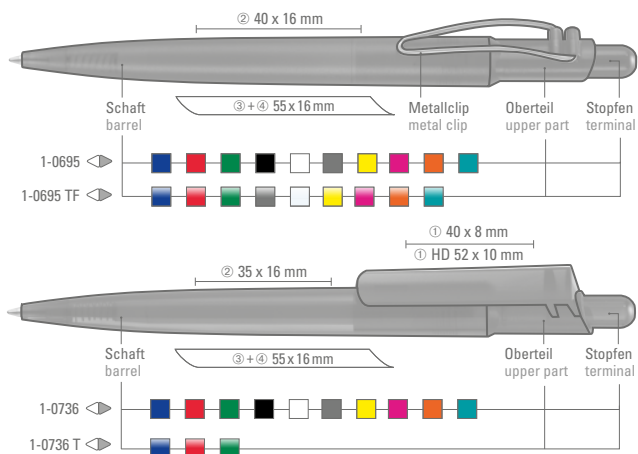

Ab 2.000 Stück können die Modelle farblich kombiniert werden.

1-0695: Druckkugelschreiber mit vernickeltem Metallbiegeclip und gedeckt glänzendem Gehäuse.

1-0695 TF: Druckkugelschreiber mit vernickeltem Metallbiegeclip in transparent gefrostetem Gehäuse.

1-0736: Druckkugelschreiber mit großem Clip an verstärkter Clipanbindung mit gedeckt glänzendem Gehäuse.

1-0736 T: Druckkugelschreiber mit großem Clip an verstärkter Clipanbindung mit transparent glänzendem Gehäuse.

Preis/Stück 1-0695	0,55 €
Preis/Stück 1-0695 TF	0,66 €
Mindestbestellmenge	1.000 Stück
Werbeschlüssel	Schaft S ○
Preis/Stück 1-0736	0,36 €
Preis/Stück 1-0736 T	0,43 €
Mindestbestellmenge	1.000 Stück
Werbeschlüssel	Schaft S, Clip T, HD

You may choose any color combination for orders over 2.000 units.

1-0695: Retractable ballpoint pen with nickel-plated metal flexible clip and solid shiny body.

1-0695 TF: Retractable ballpoint pen with nickel-plated metal flexible clip and transparent frosted body.

1-0736: Retractable ballpoint pen with extra strong large clip and solid shiny body.

1-0736 T: Retractable ballpoint pen with extra strong large clip and shiny transparent body.

Price/piece 1-0695	0.55 €
Price/piece 1-0695 TF	0.66 €
Minimum quantity	1,000 pieces
Advertising code	barrel S ○
Price/piece 1-0736	0.36 €
Price/piece 1-0736 T	0.43 €
Minimum quantity	1,000 pieces
Advertising code	barrel S, clip T, HD