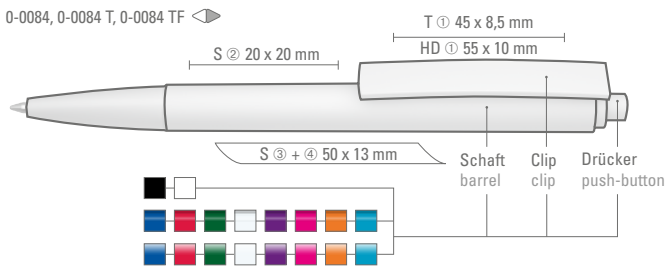

0-0084, 0-0084 T, 0-0084 TF