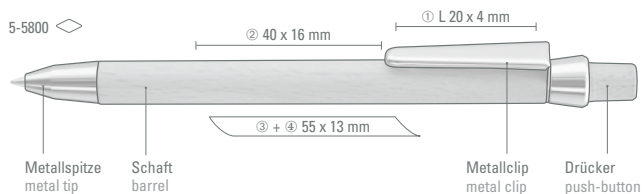

Farb-Code (Minen)
Color code (Refills)

FOREST
5-5200

FOREST B
5-5207 B

BEECH
5-5800

213

5-5200 (● 8-0877)
5-5207 B (0,7mm)

05-W001

● 8-0877

5-5800 (● 8-0855)

08-W001

● 8-0855

5-5200: Holz-Druckkugelschreiber mit vernickeltem Metallclip und Metallspitze. Schaft aus Schutzlackiertem PEFC-zertifiziertem Buchenholz.

5-5207 B: Holz-Druckbleistift (0,7 mm) mit vernickeltem Metallclip und Metallspitze. Schaft aus Schutzlackiertem PEFC-zertifiziertem Buchenholz. Passend zu Artikel 5-5200.

5-5800: Holz-Druckkugelschreiber mit silber glänzendem Metallclip und Metallspitze. Schaft aus Schutzlackiertem PEFC-zertifiziertem Buchenholz.

Preis/Stück 5-5200	1,13 €
Preis/Stück 5-5207 B	1,56 €
Mindestbestellmenge	300 Stück
Werbeschlüssel	Schaft MS
Preis/Stück 5-5800	1,66 €
Mindestbestellmenge	300 Stück
Werbeschlüssel	Schaft MS, Clip L

5-5200: Wooden retractable ballpoint pen with nickel-plated metal clip and metal tip. Barrel in PEFC-certified beech wood with protective varnish coating.

5-5207 B: Wooden mechanical pen (0,7 mm) with nickel-plated metal clip and metal tip. Barrel in PEFC-certified beech wood with protective varnish coating.

5-5800: Wooden retractable ballpoint pen with nickel-plated metal clip and metal tip. Barrel in PEFC-certified beech wood with protective varnish coating.

Price/piece 5-5200	1.13 €
Price/piece 5-5207 B	1.56 €
Minimum quantity	300 pieces
Advertising code	barrel MS
Price/piece 5-5800	1.66 €
Minimum quantity	300 pieces
Advertising code	barrel MS, clip L

FOREST, BEECH

FOREST, FOREST B, BEECH